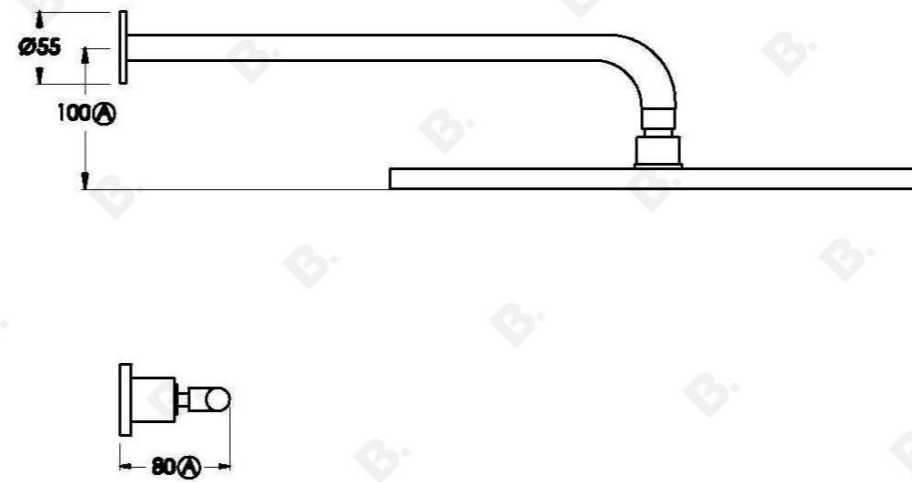

## CITY PLUS SHOWER SET WITH 400MM ROSE AND D LEVERS

1.9711.04.7.XX

### PRODUCT DIMENSIONS:

Front view:

Side view:

Top view: