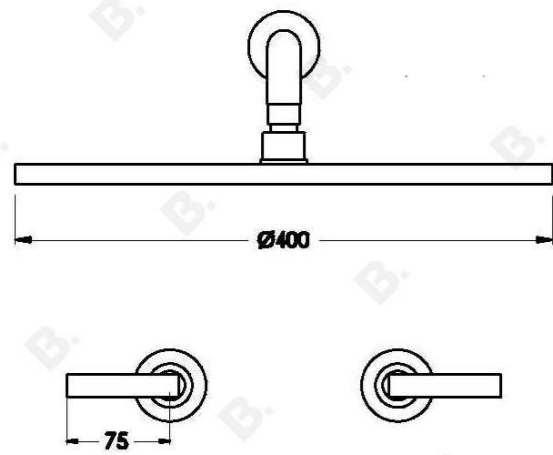

## CITY PLUS SHOWER SET WITH 400MM ROSE AND D LEVERS

1.9711.04.7.XX

### PRODUCT DIMENSIONS:

Front view:

Side view:

Top view: