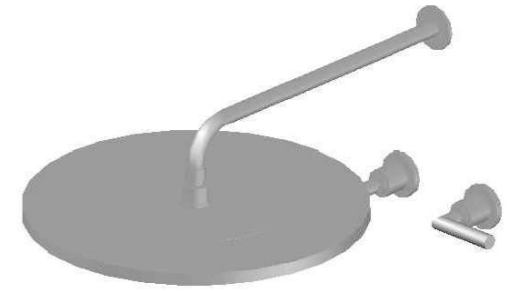

## CITY PLUS SHOWER SET WITH 400MM ROSE AND D LEVERS

1.9711.04.7.XX

### PRODUCT DIMENSIONS:

Front view:

Side view:

Top view: