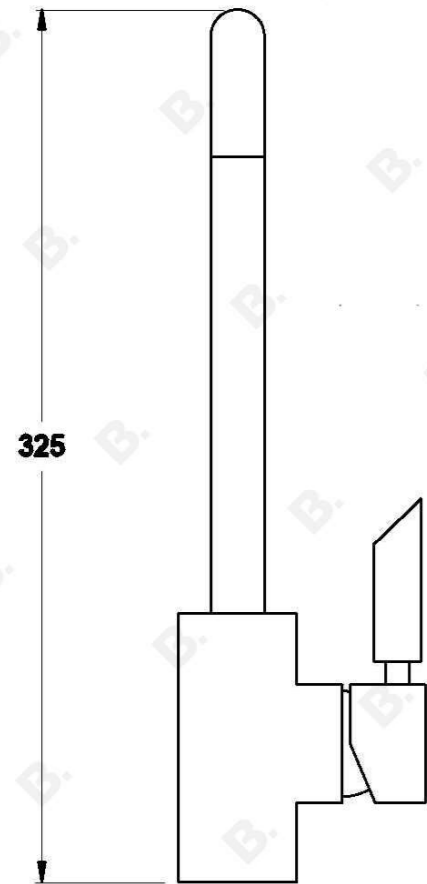

CITY PLUS KITCHEN MIXER WITH B LEVER

1.9708.80.3.XX

PRODUCT DIMENSIONS:

Front view:

Side view:

Top view: