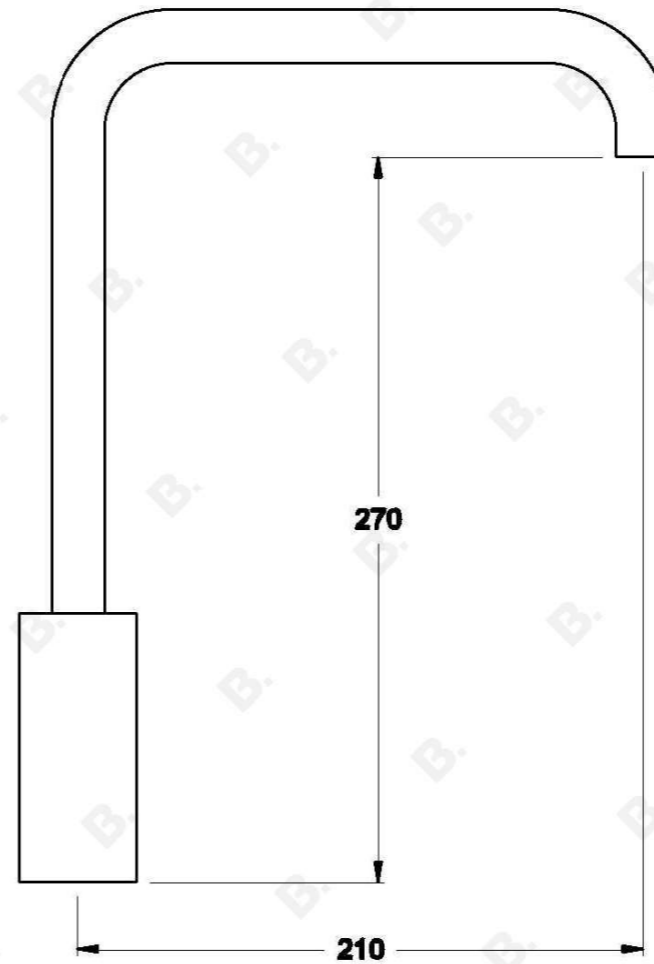

CITY PLUS KITCHEN MIXER WITH B LEVER

1.9708.80.3.XX

PRODUCT DIMENSIONS:

Front view:

Side view:

Top view: