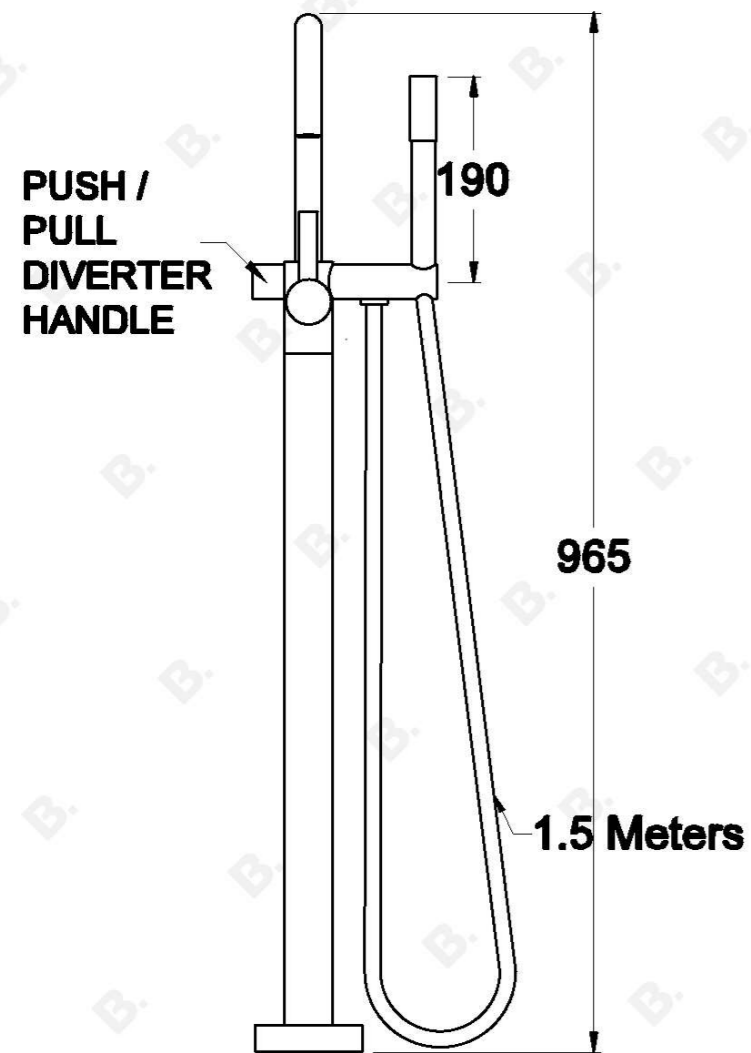

CITY PLUS BATH / HANDSHOWER SET WITH D LEVER

1.9708.08.7.XX

PRODUCT DIMENSIONS:

Front view:

Side view:

Top view: