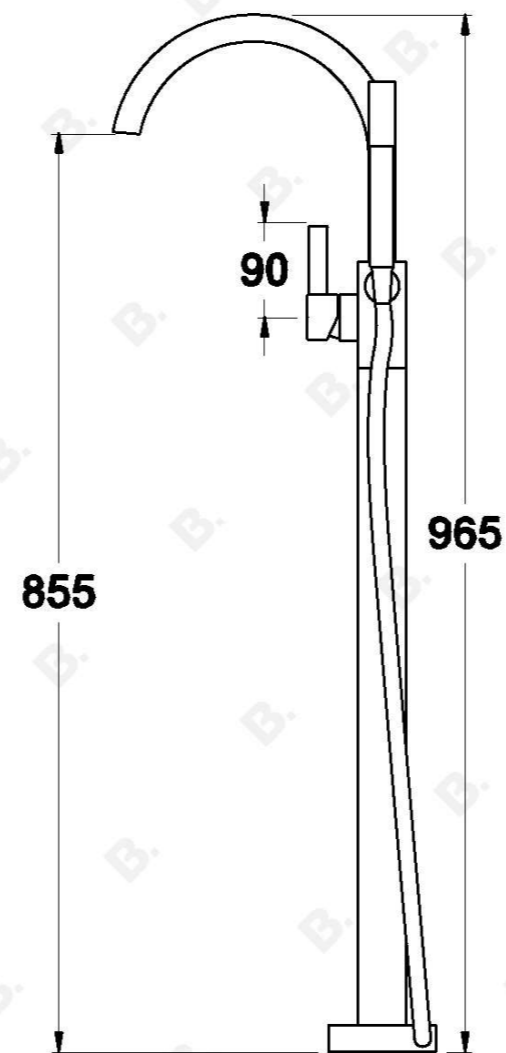

CITY PLUS BATH / HANDSHOWER SET WITH D LEVER

1.9708.08.7.XX

PRODUCT DIMENSIONS:

Front view:

Side view:

Top view: