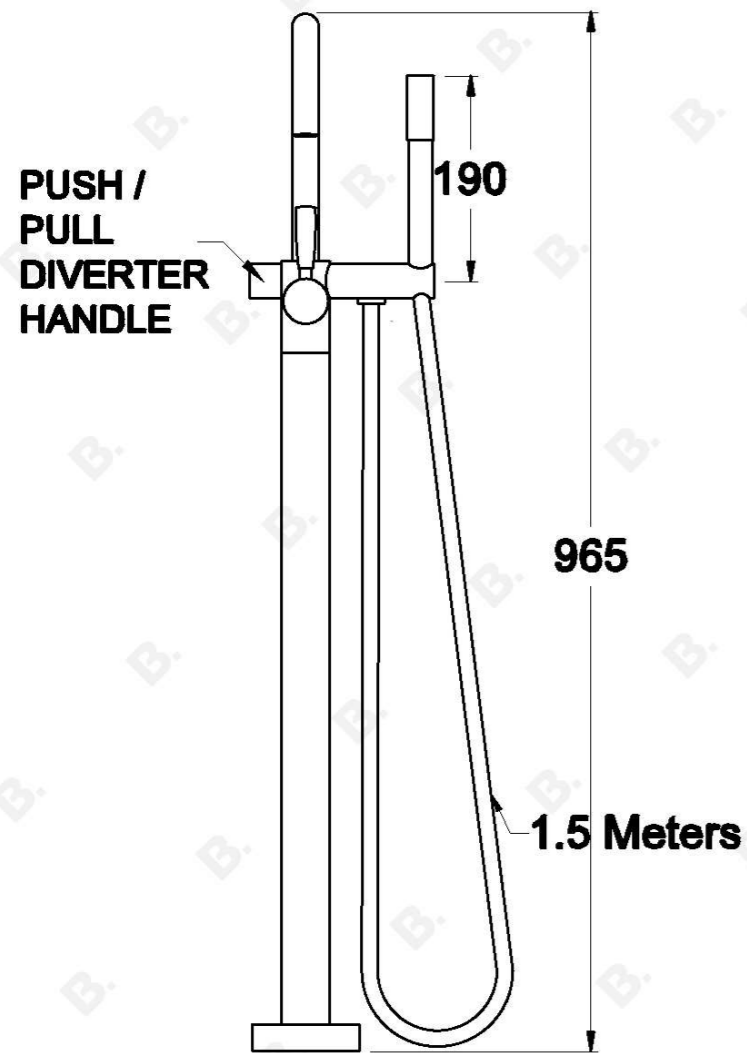

CITY PLUS BATH / HANDSHOWER SET WITH B LEVER

1.9708.08.3.XX

PRODUCT DIMENSIONS:

Front view:

Side view:

Top view: