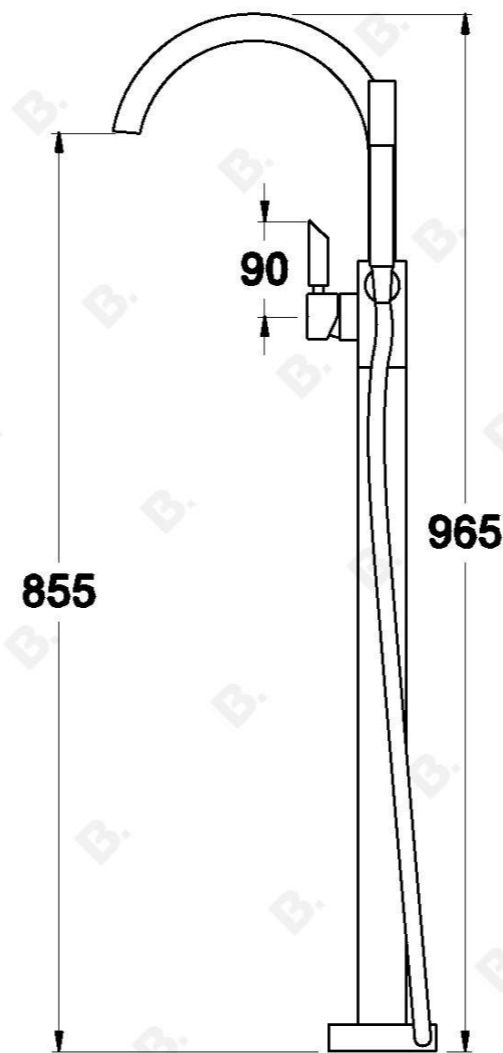

CITY PLUS BATH / HANDSHOWER SET WITH B LEVER

1.9708.08.3.XX

PRODUCT DIMENSIONS:

Front view:

Side view:

Top view: