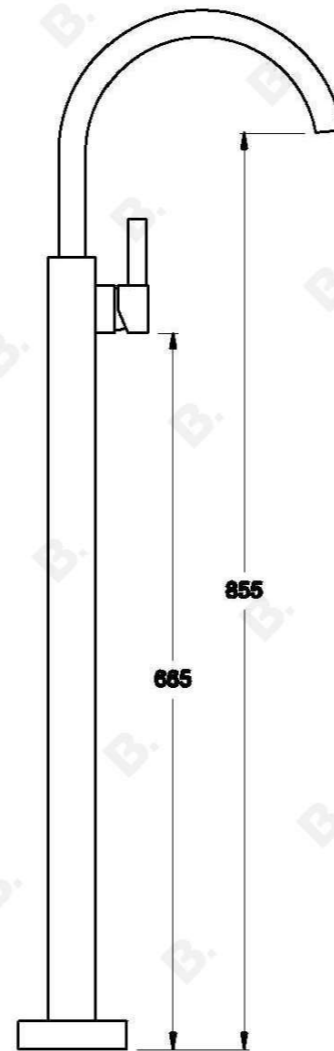

## CITY PLUS BATH MIXER WITH D LEVER

1.9708.05.7.XX

### PRODUCT DIMENSIONS:

Front view:

Side view:

Top view: