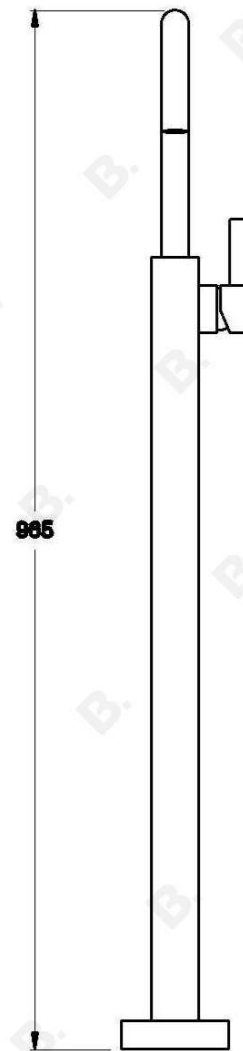

## CITY PLUS BATH MIXER WITH D LEVER

1.9708.05.7.XX

### PRODUCT DIMENSIONS:

Front view:

Side view:

Top view: