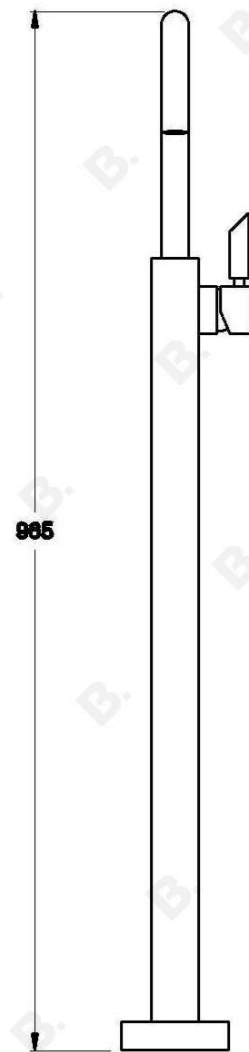

CITY PLUS BATH MIXER WITH B LEVER

1.9708.05.3.XX

PRODUCT DIMENSIONS:

Front view:

Side view:

Top view: