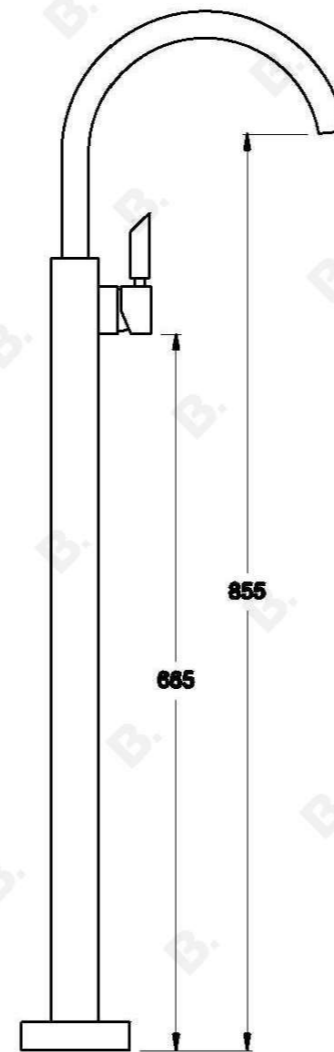

CITY PLUS BATH MIXER WITH B LEVER

1.9708.05.3.XX

PRODUCT DIMENSIONS:

Front view:

Side view:

Top view: