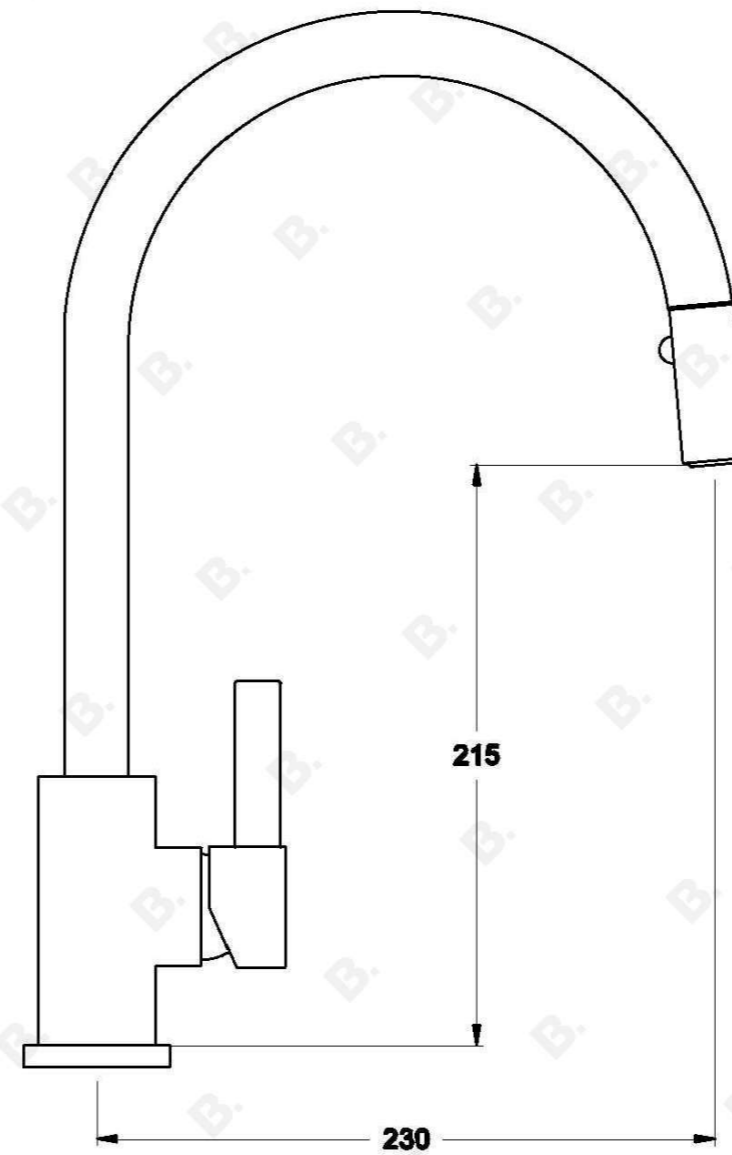

## CITY PLUS KITCHEN MIXER WITH D LEVER

1.9708.04.7.XX

### PRODUCT DIMENSIONS:

Front view:

Side view:

Top view: