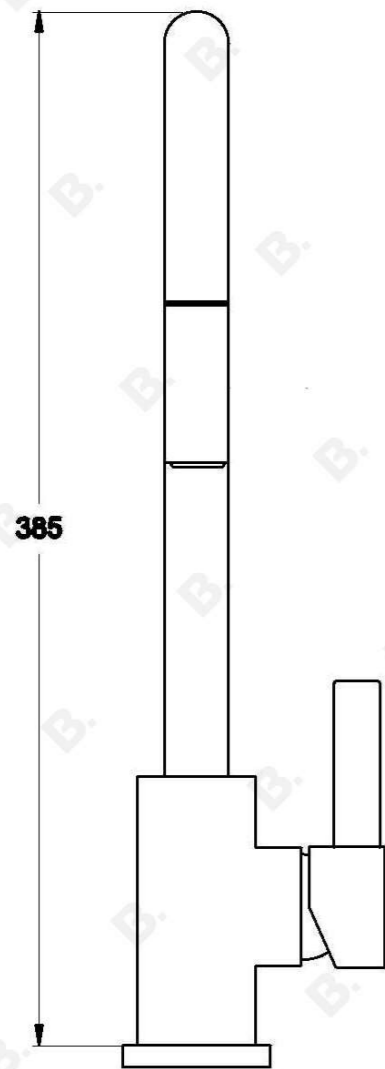

## CITY PLUS KITCHEN MIXER WITH D LEVER

1.9708.04.7.XX

### PRODUCT DIMENSIONS:

Front view:

Side view:

Top view: