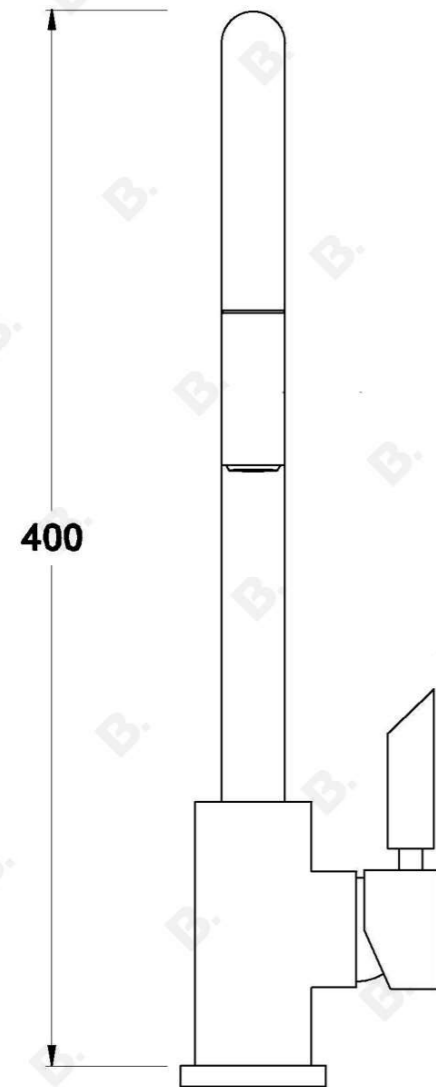

## CITY PLUS KITCHEN MIXER WITH B LEVER

1.9708.04.3.XX

### PRODUCT DIMENSIONS:

Front view:

Side view:

Top view: