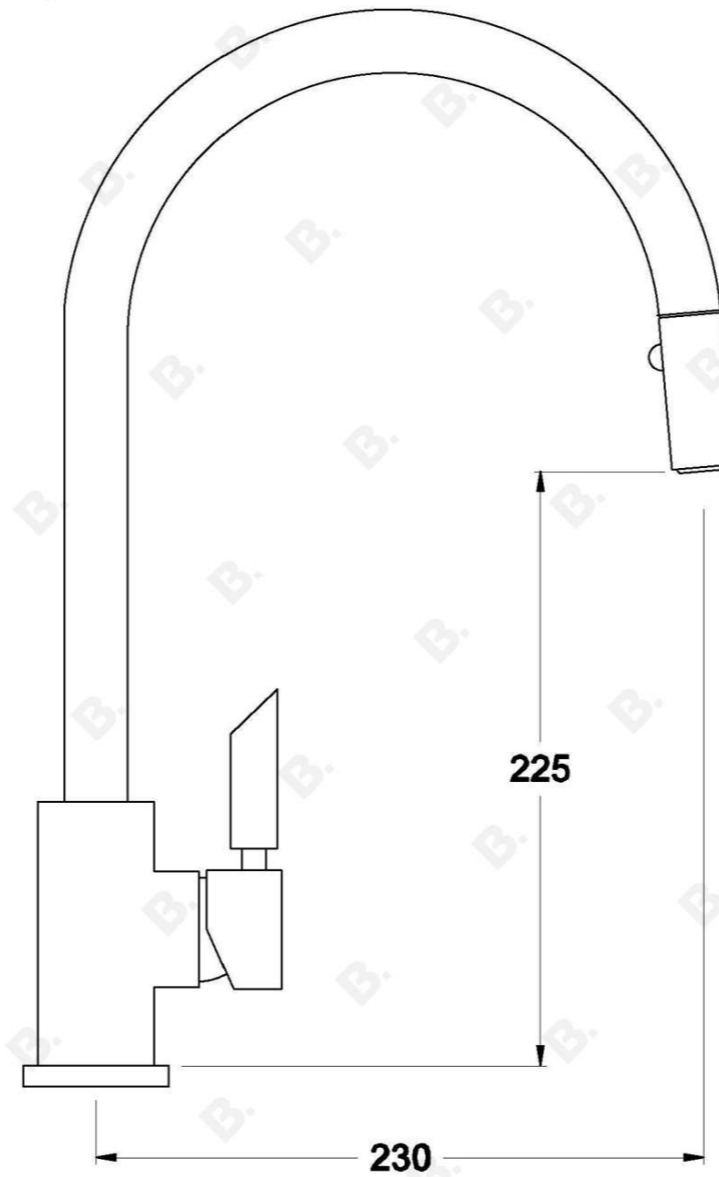

## CITY PLUS KITCHEN MIXER WITH B LEVER

1.9708.04.3.XX

### PRODUCT DIMENSIONS:

Front view:

Side view:

Top view: