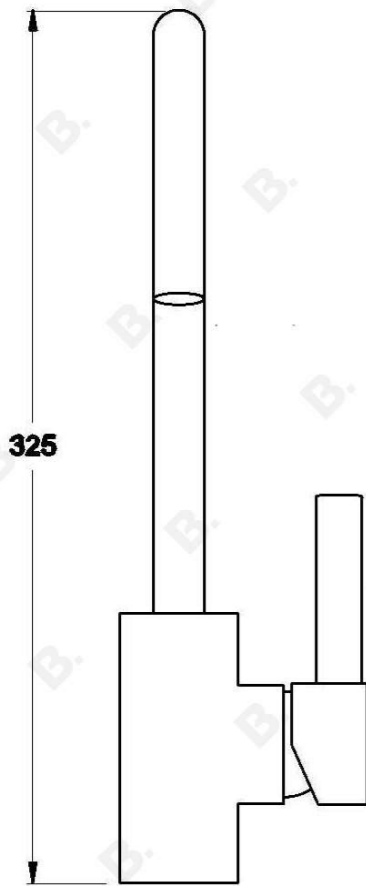

## CITY PLUS KITCHEN MIXER WITH D LEVER

1.9708.01.7.XX

### PRODUCT DIMENSIONS:

Front view:

Side view:

Top view: