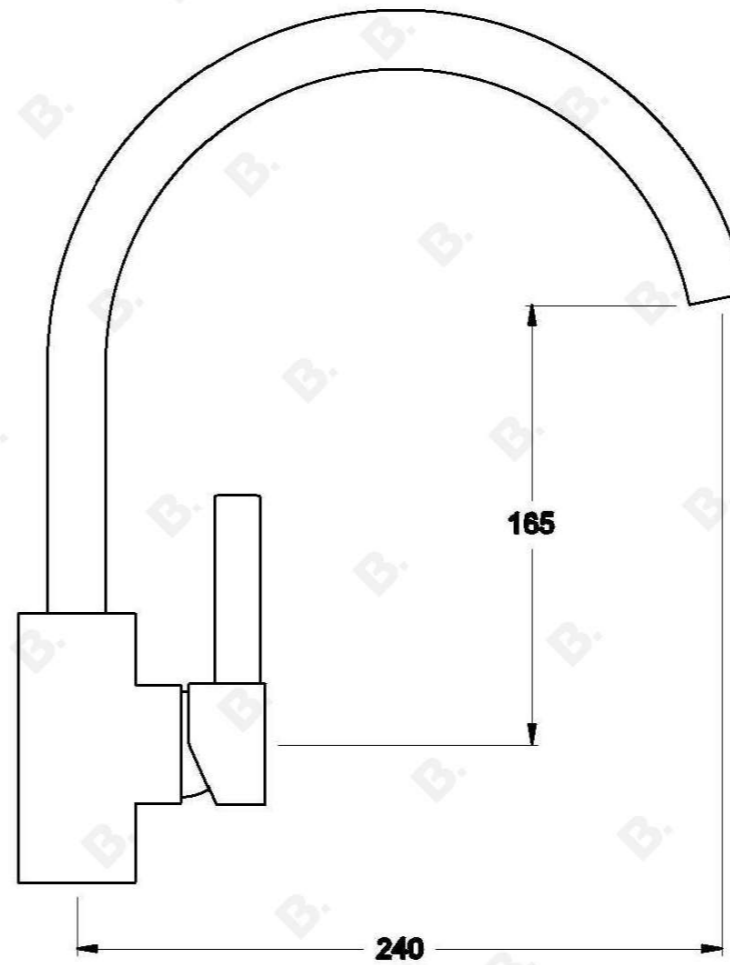

## CITY PLUS KITCHEN MIXER WITH D LEVER

1.9708.01.7.XX

### PRODUCT DIMENSIONS:

Front view:

Side view:

Top view: