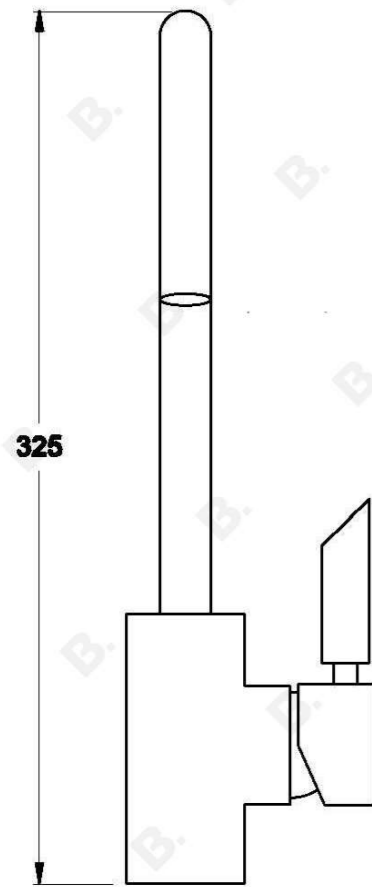

CITY PLUS KITCHEN MIXER WITH B LEVER

1.9708.01.3.XX

PRODUCT DIMENSIONS:

Front view:

Side view:

Top view: