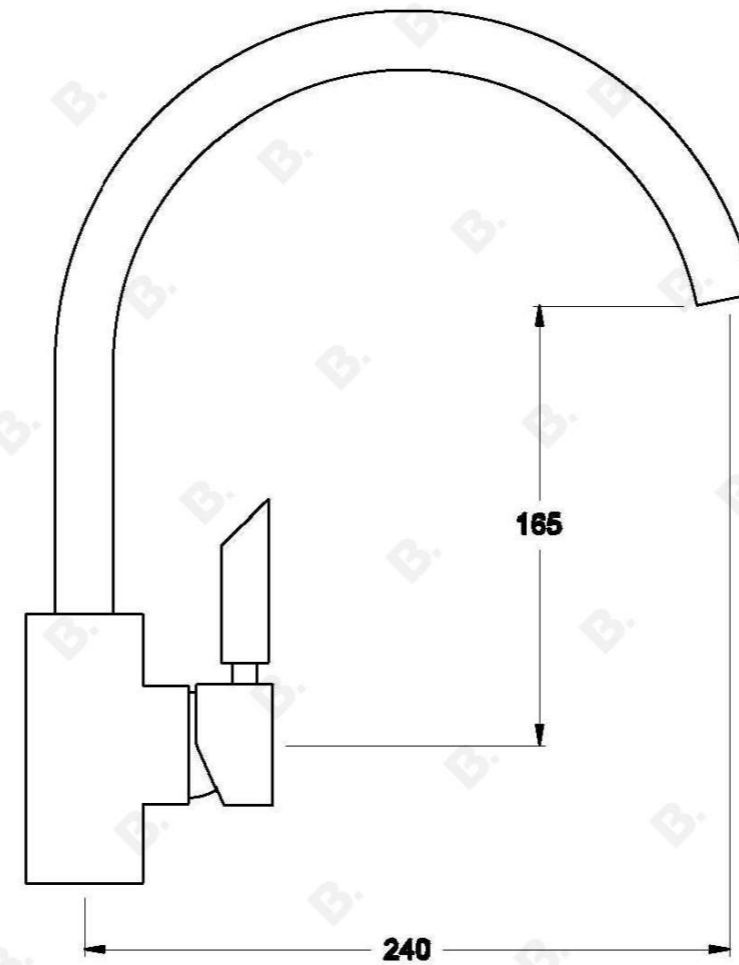

CITY PLUS KITCHEN MIXER WITH B LEVER

1.9708.01.3.XX

PRODUCT DIMENSIONS:

Front view:

Side view:

Top view: