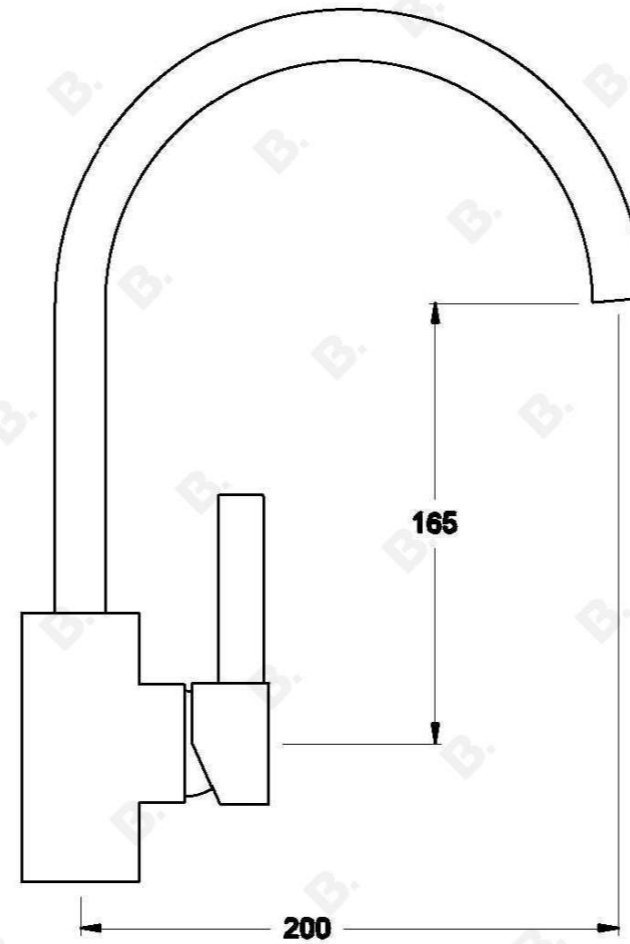

## CITY PLUS KITCHEN MIXER WITH D LEVER

1.9708.00.7.XX

### PRODUCT DIMENSIONS:

Front view:

Side view:

Top view: