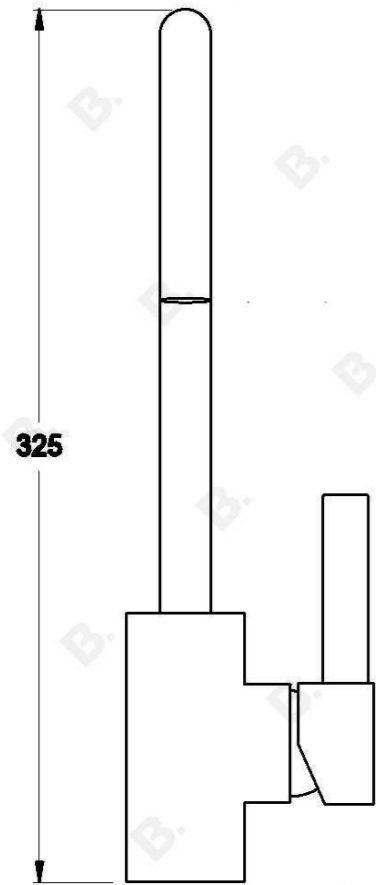

## CITY PLUS KITCHEN MIXER WITH D LEVER

1.9708.00.7.XX

### PRODUCT DIMENSIONS:

Front view:

Side view:

Top view: