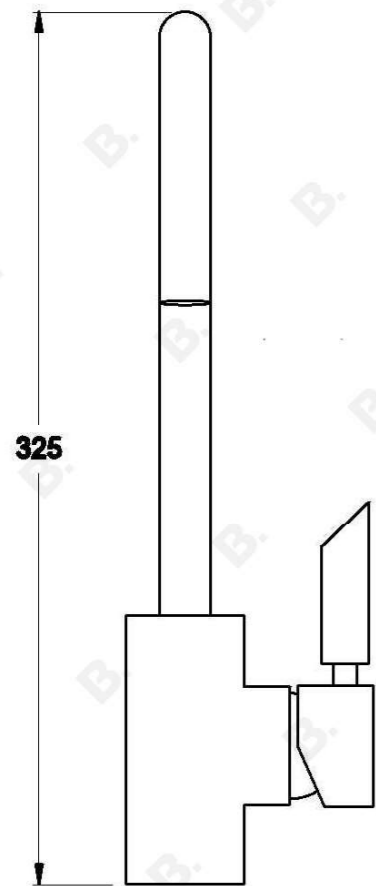

## CITY PLUS KITCHEN MIXER WITH B LEVER

1.9708.00.3.XX

### PRODUCT DIMENSIONS:

Front view:

Side view:

Top view: