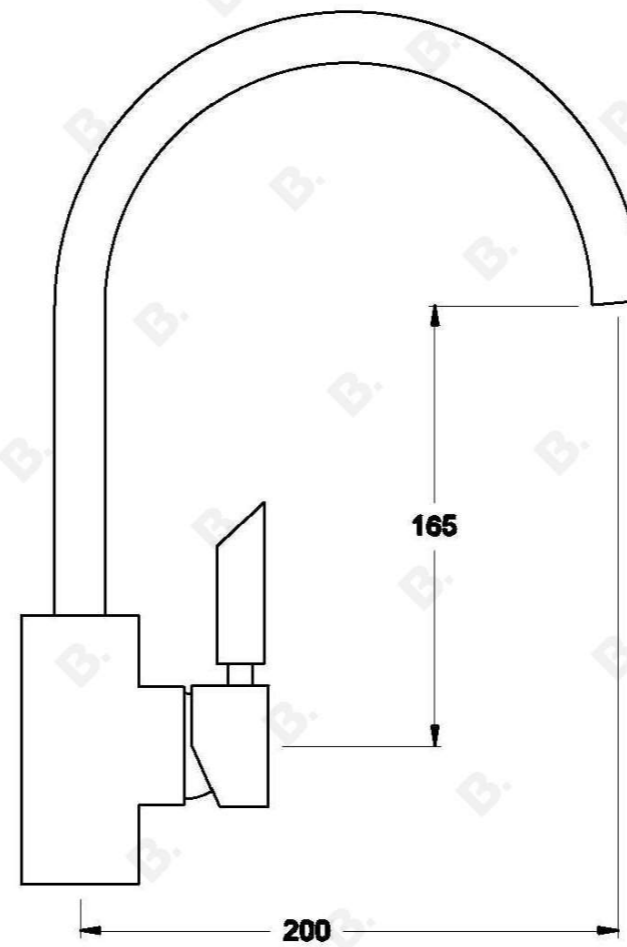

## CITY PLUS KITCHEN MIXER WITH B LEVER

1.9708.00.3.XX

### PRODUCT DIMENSIONS:

Front view:

Side view:

Top view: