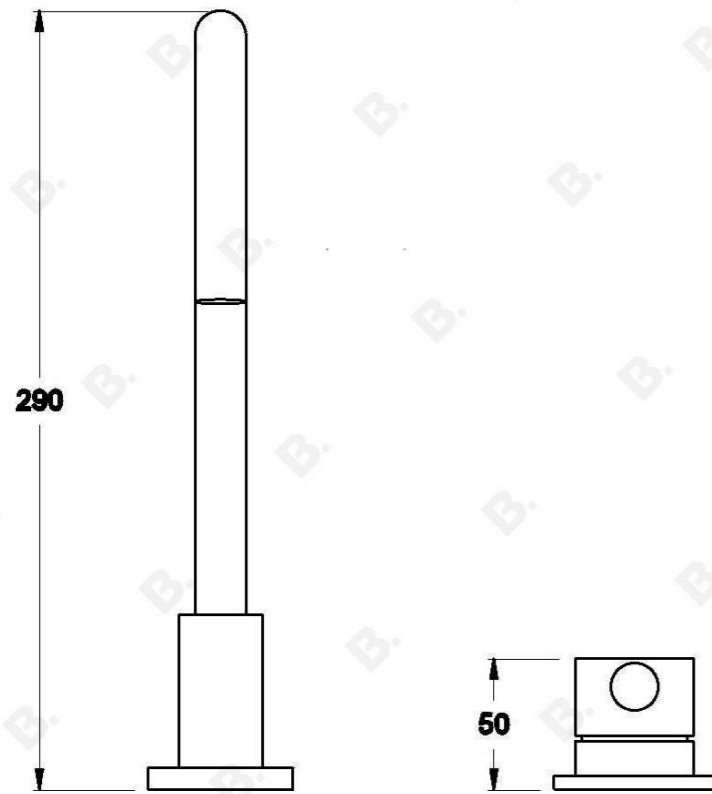

CITY PLUS KITCHEN MIXER WITH D LEVER

1.9707.96.7.XX

PRODUCT DIMENSIONS:

Front view:

Side view:

Top view: