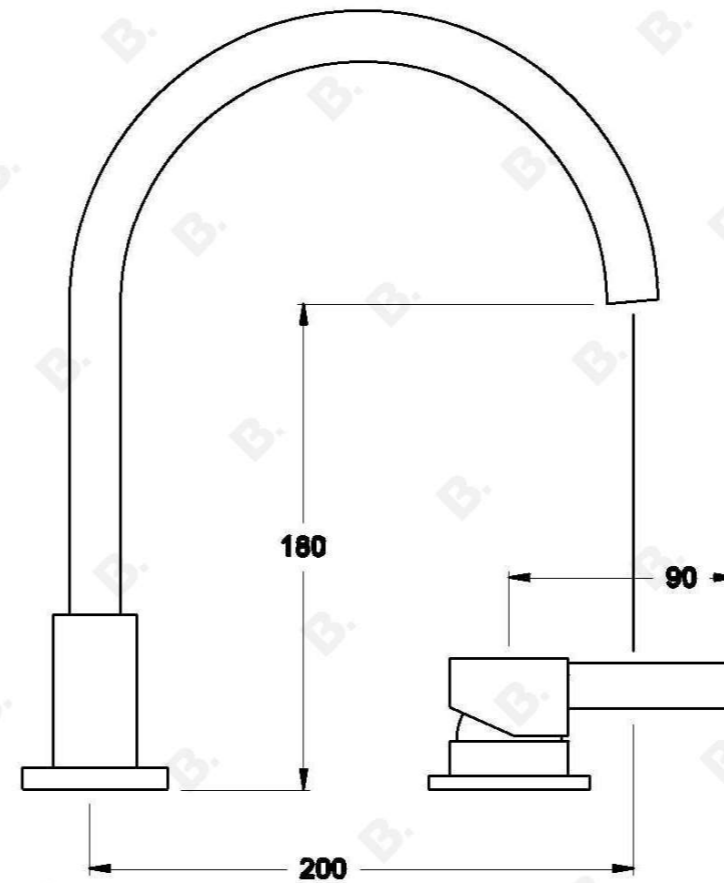

CITY PLUS KITCHEN MIXER WITH D LEVER

1.9707.96.7.XX

PRODUCT DIMENSIONS:

Front view:

Side view:

Top view: