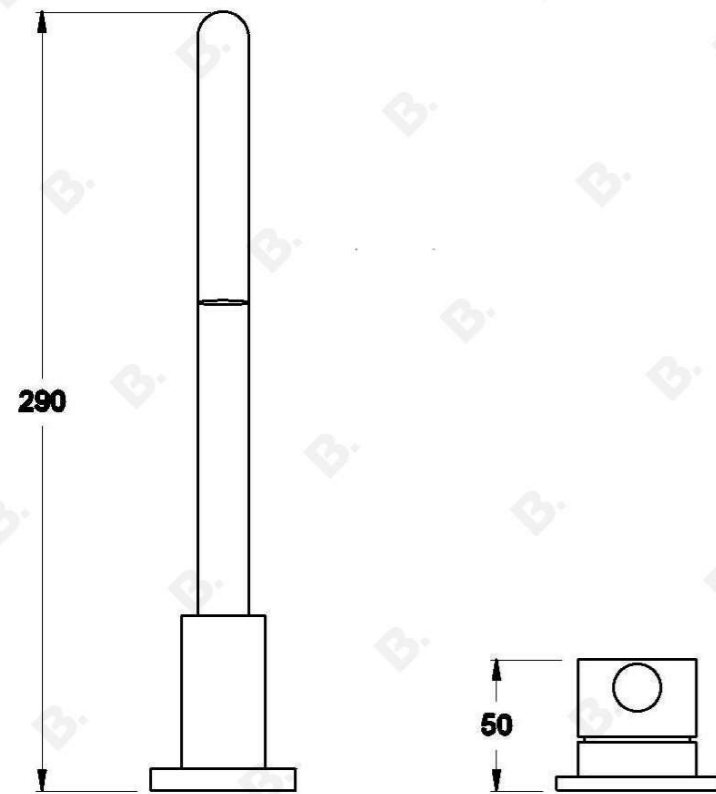

CITY PLUS KITCHEN MIXER WITH B LEVER

1.9707.96.3.XX

PRODUCT DIMENSIONS:

Front view:

Side view:

Top view: