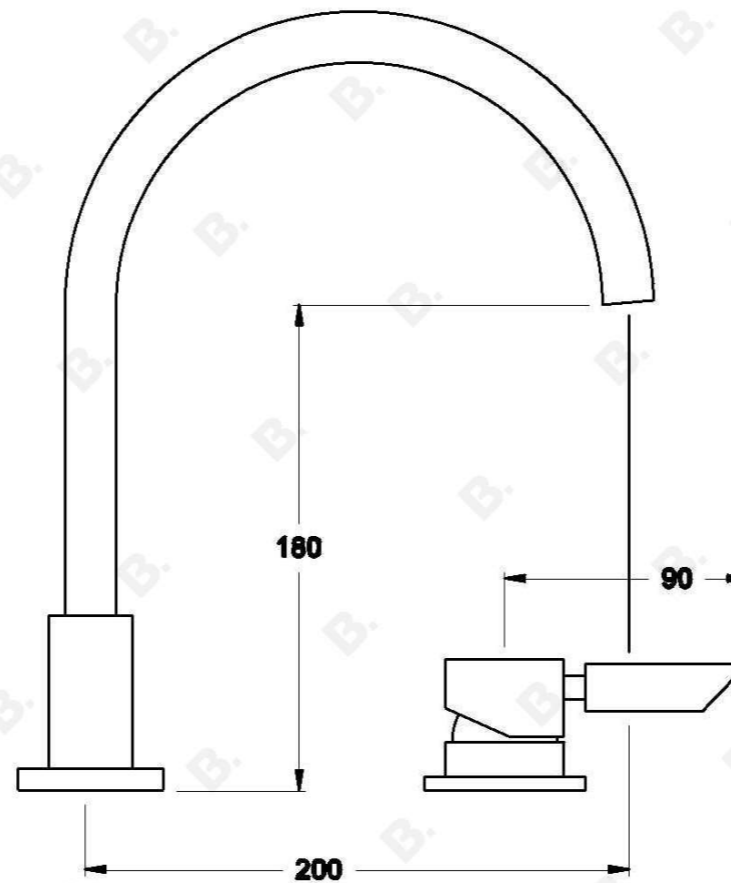

CITY PLUS KITCHEN MIXER WITH B LEVER

1.9707.96.3.XX

PRODUCT DIMENSIONS:

Front view:

Side view:

Top view: