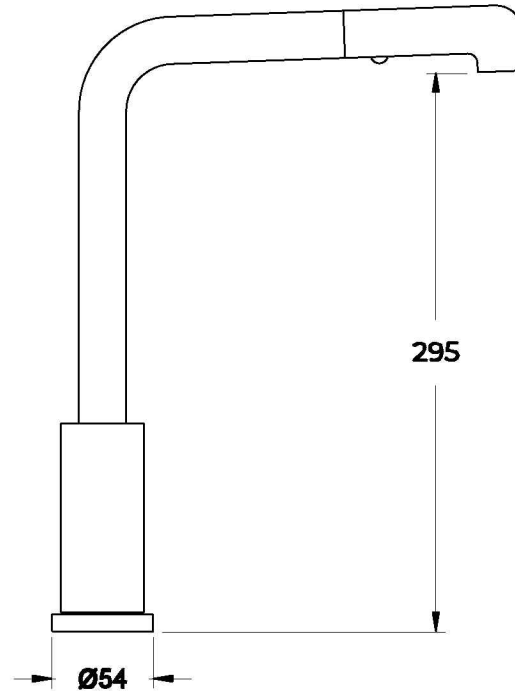

Brodware

CITY PLUS SPOUT

1.9707.84.0.XX

PRODUCT DIMENSIONS:

Front view

Side view:

Top view: