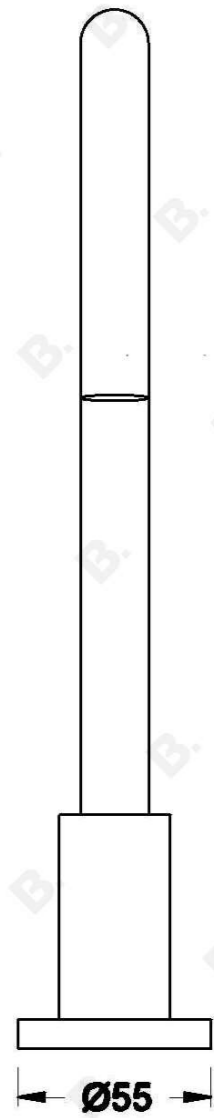

CITY PLUS BATH SPOUT

1.9707.30.0.XX

PRODUCT DIMENSIONS:

Front view:

Side view:

Top view: