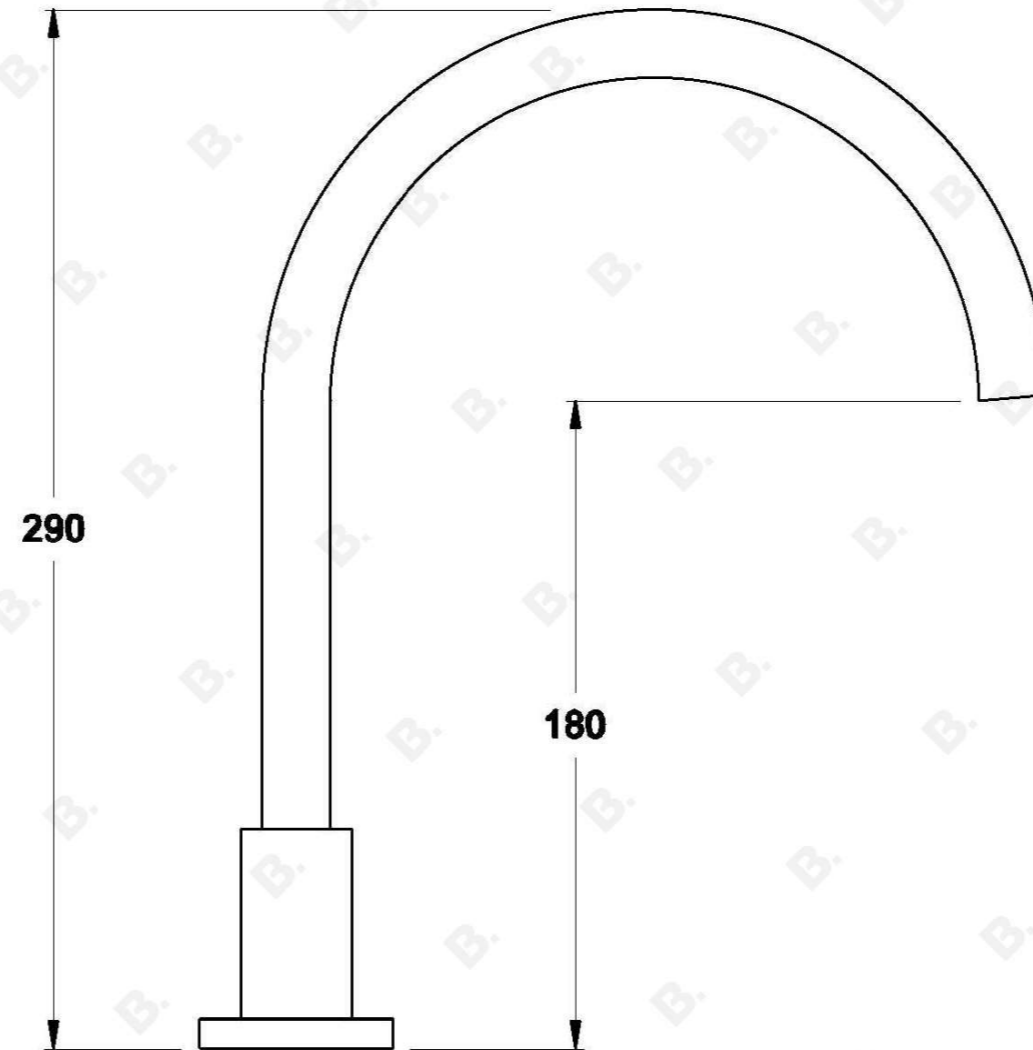

CITY PLUS BATH SPOUT

1.9707.30.0.XX

PRODUCT DIMENSIONS:

Front view:

Side view:

Top view: