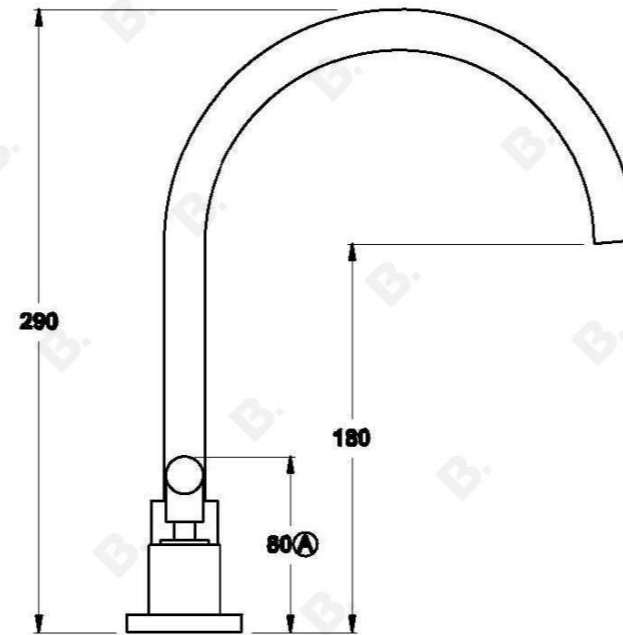

CITY PLUS KITCHEN SET WITH D LEVERS

1.9707.09.7.XX

PRODUCT DIMENSIONS:

Front view:

Side view:

Top view: