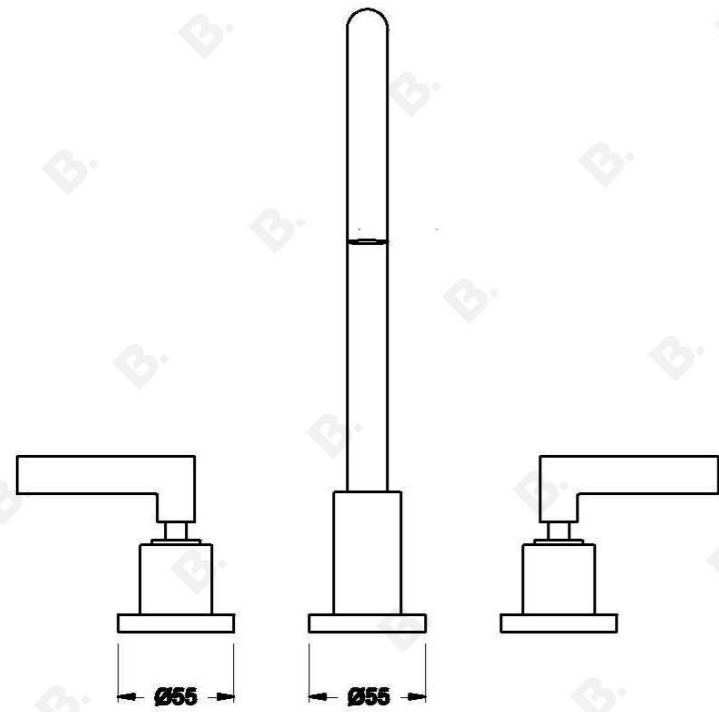

CITY PLUS KITCHEN SET WITH D LEVERS

1.9707.09.7.XX

PRODUCT DIMENSIONS:

Front view:

Side view:

Top view: