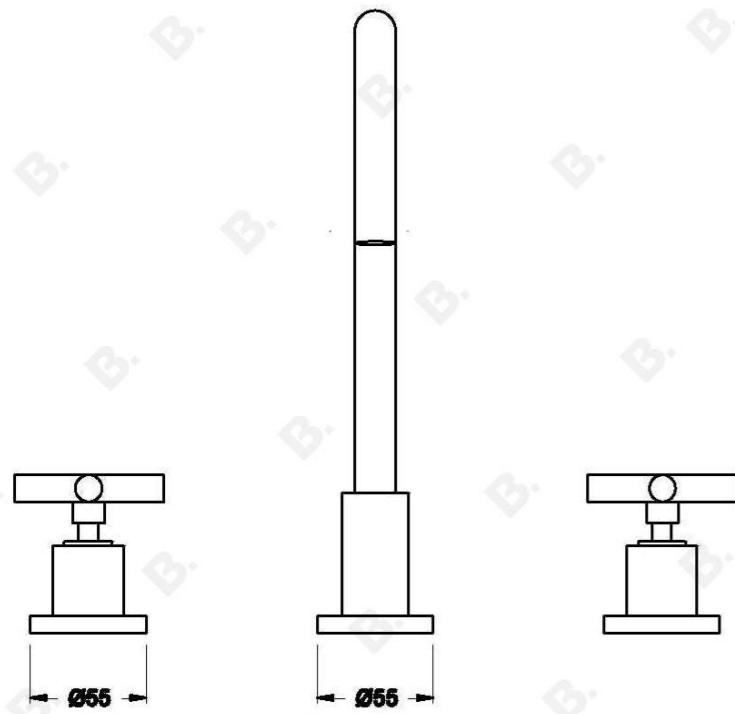

CITY PLUS KITCHEN SET WITH CROSS HANDLES

1.9707.09.2.XX

PRODUCT DIMENSIONS:

Front view:

Side view:

Top view: