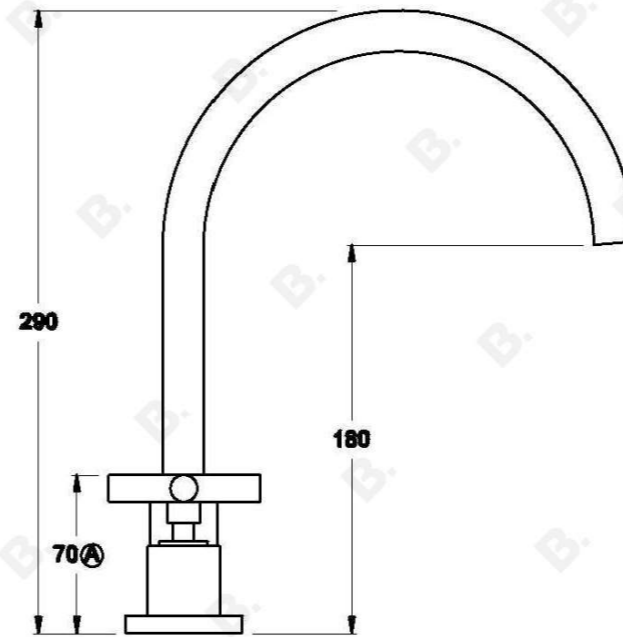

CITY PLUS KITCHEN SET WITH CROSS HANDLES

1.9707.09.2.XX

PRODUCT DIMENSIONS:

Front view:

Side view:

Top view: