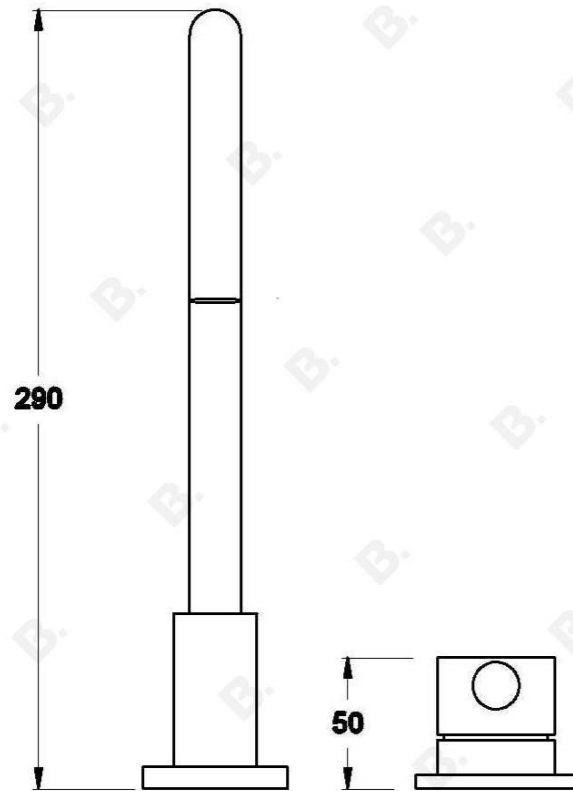

CITY PLUS BATH MIXER WITH D LEVER

1.9707.06.7.XX

PRODUCT DIMENSIONS:

Front view:

Side view:

Top view: