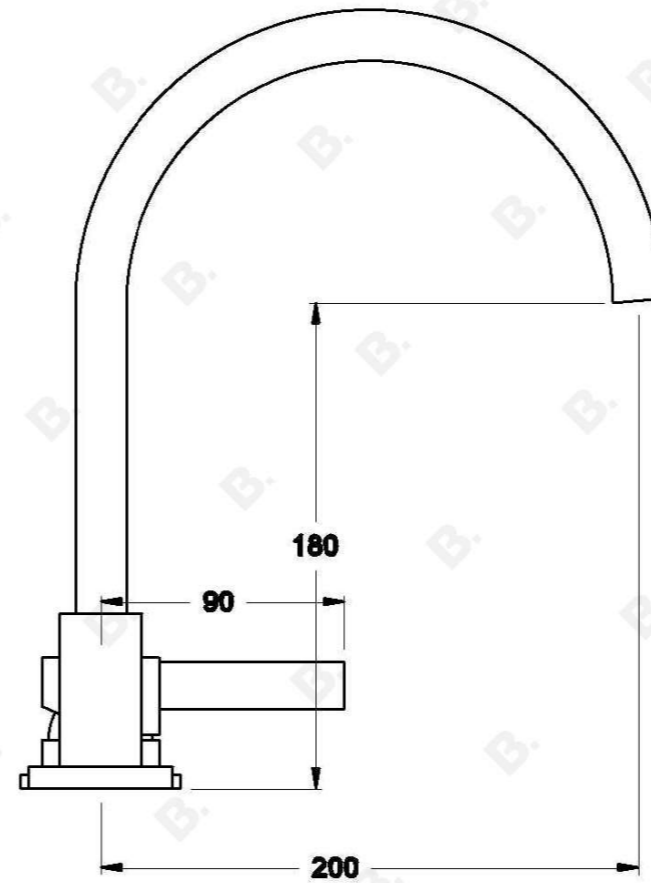

CITY PLUS BATH MIXER WITH D LEVER

1.9707.06.7.XX

PRODUCT DIMENSIONS:

Front view:

Side view:

Top view: