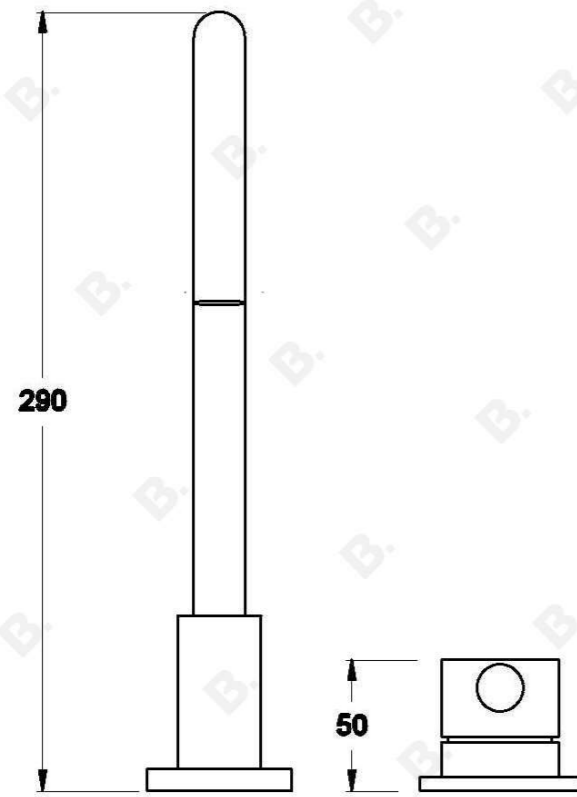

CITY PLUS BATH MIXER WITH B LEVER

1.9707.06.3.XX

PRODUCT DIMENSIONS:

Front view:

Side view:

Top view: