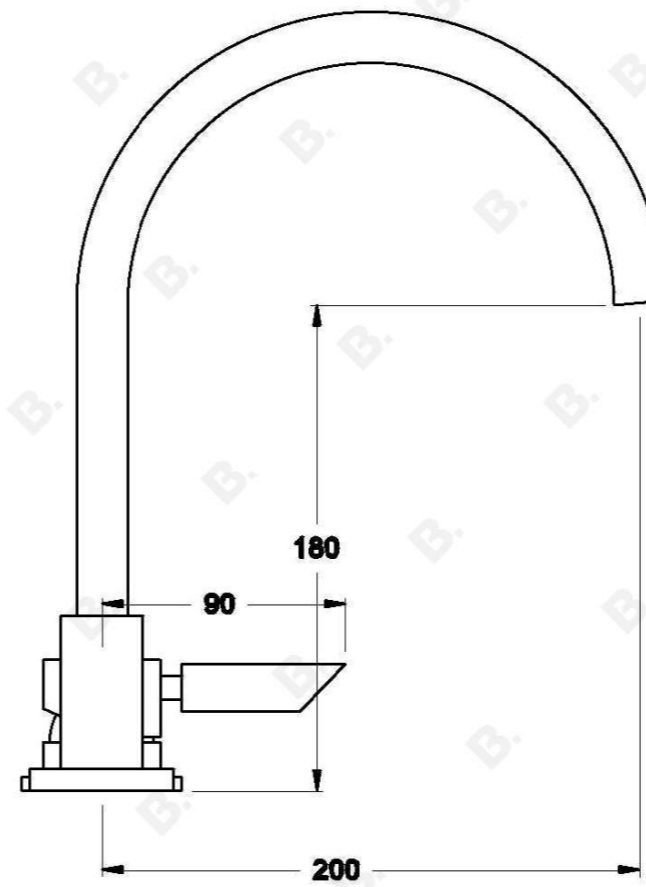

CITY PLUS BATH MIXER WITH B LEVER

1.9707.06.3.XX

PRODUCT DIMENSIONS:

Front view:

Side view:

Top view: