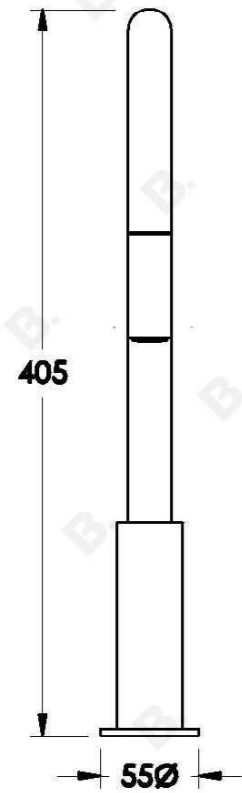

## CITY PLUS SPOUT

1.9707.04.0.XX

### PRODUCT DIMENSIONS:

Front view:

Side view:

Top view: