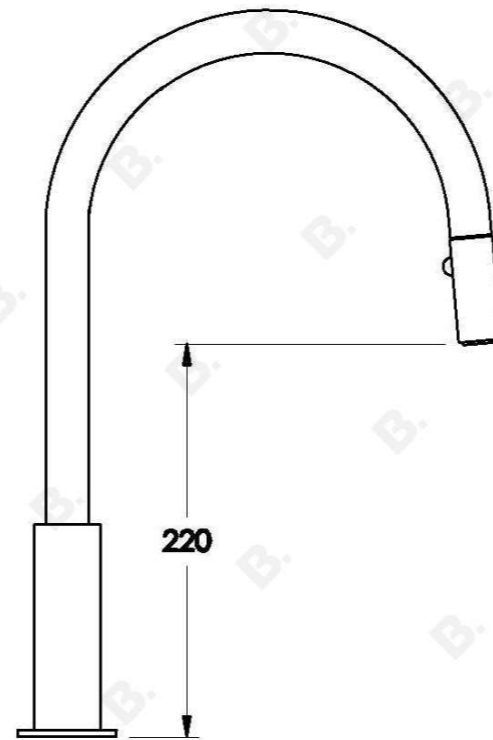

## CITY PLUS SPOUT

1.9707.04.0.XX

### PRODUCT DIMENSIONS:

Front view:

Side view:

Top view: