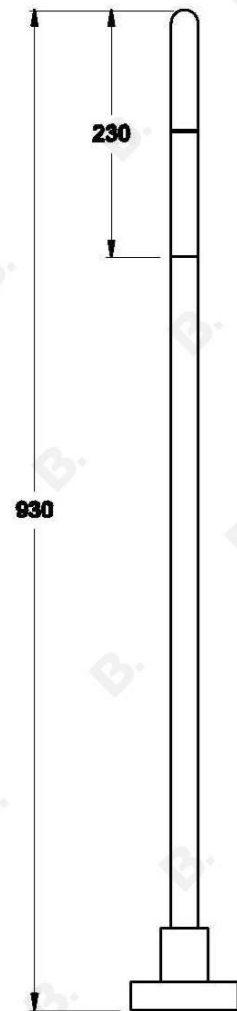

CITY PLUS BATH SPOUT

1.9707.03.0.XX

PRODUCT DIMENSIONS:

Front view:

Side view:

Top view: