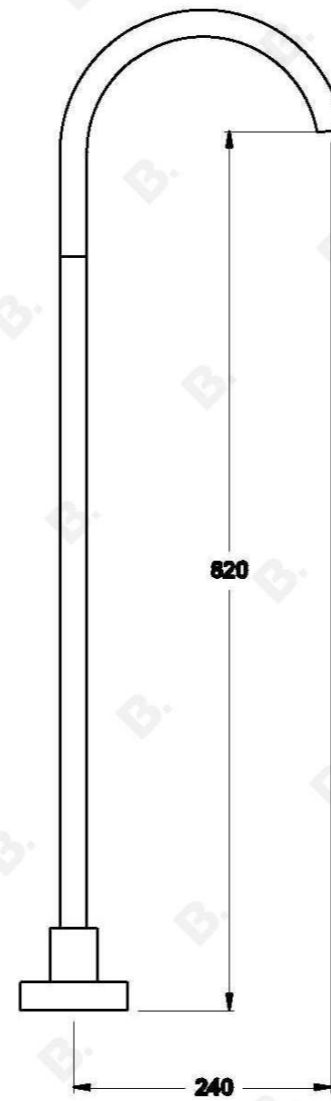

CITY PLUS BATH SPOUT

1.9707.03.0.XX

PRODUCT DIMENSIONS:

Front view:

Side view:

Top view: