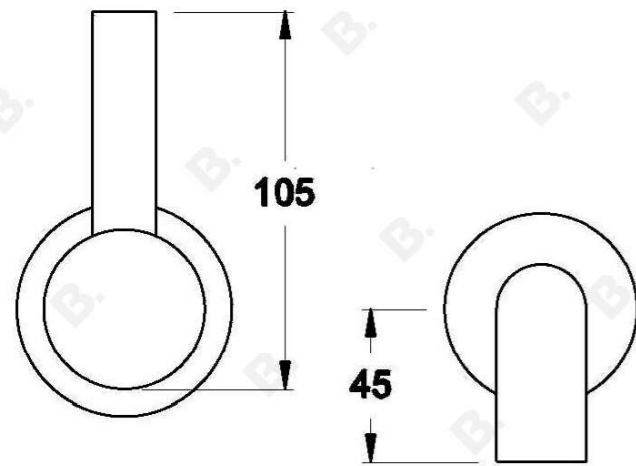

## CITY PLUS WALL MIXER SET WITH D LEVER

1.9706.04.7.XX

1.9706.54.7.XX - Flow controlled variant

### PRODUCT DIMENSIONS:

Front view:

Side view:

Top view: