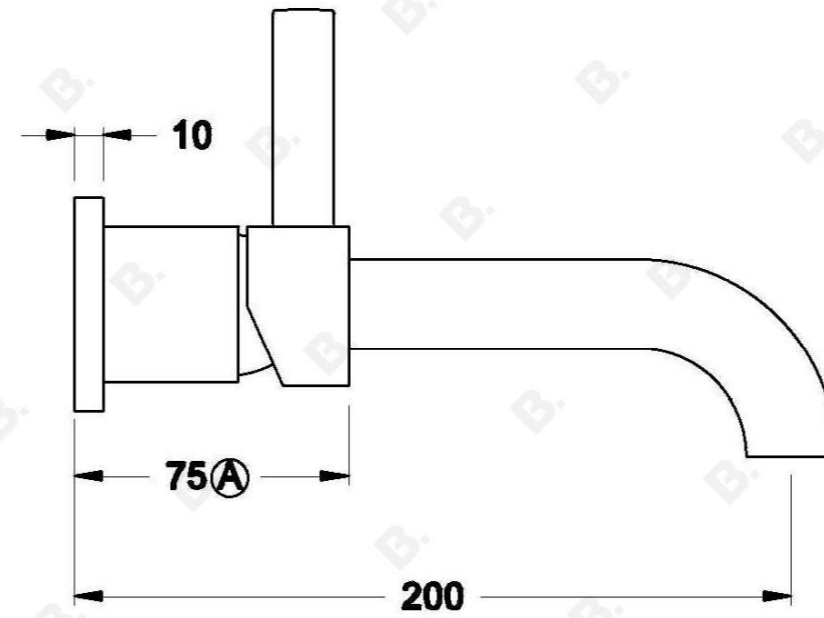

## CITY PLUS WALL MIXER SET WITH D LEVER

1.9706.04.7.XX

1.9706.54.7.XX - Flow controlled variant

### PRODUCT DIMENSIONS:

Front view:

Side view:

Top view: