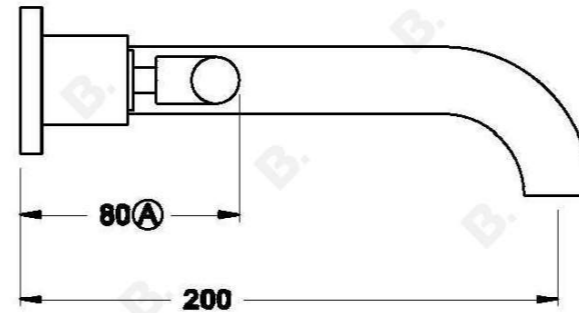

CITY PLUS WALL SET WITH D LEVER

1.9706.00.7.XX

1.9706.50.7.XX - Flow controlled variant

PRODUCT DIMENSIONS:

Front view:

Side view:

Top view: