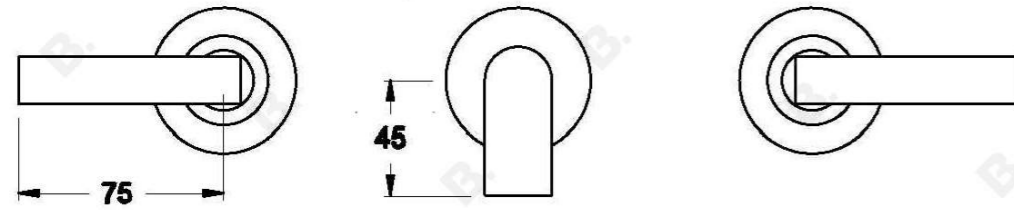

CITY PLUS WALL SET WITH D LEVER

1.9706.00.7.XX

1.9706.50.7.XX - Flow controlled variant

PRODUCT DIMENSIONS:

Front view:

Side view:

Top view: