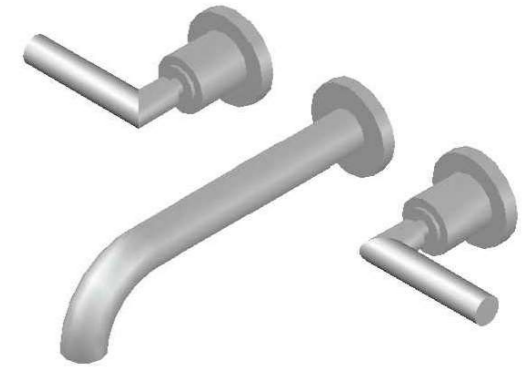

CITY PLUS WALL SET WITH D LEVER

1.9706.00.7.XX

1.9706.50.7.XX - Flow controlled variant

PRODUCT DIMENSIONS:

Front view:

Side view:

Top view: