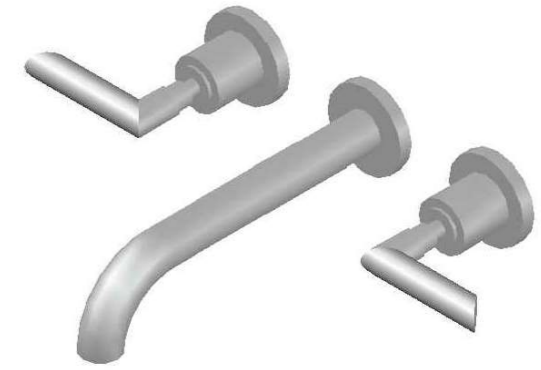

CITY PLUS WALL SET WITH B LEVER

1.9706.00.3.XX

1.9706.50.3.XX - Flow controlled variant

PRODUCT DIMENSIONS:

Front view:

Side view:

Top view: