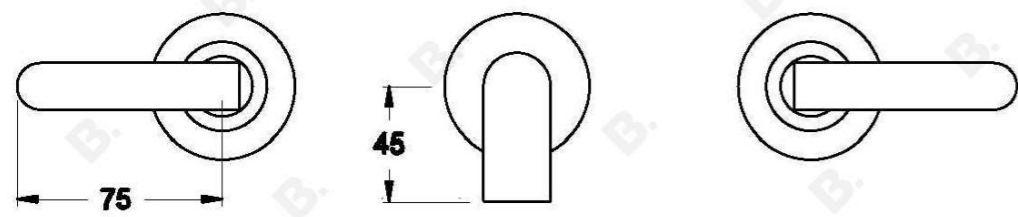

CITY PLUS WALL SET WITH B LEVER

1.9706.00.3.XX

1.9706.50.3.XX - Flow controlled variant

PRODUCT DIMENSIONS:

Front view:

Side view:

Top view: