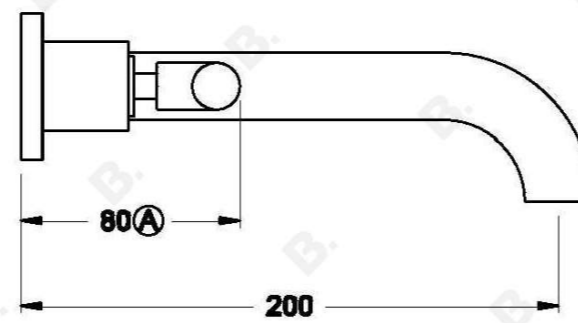

CITY PLUS WALL SET WITH B LEVER

1.9706.00.3.XX

1.9706.50.3.XX - Flow controlled variant

PRODUCT DIMENSIONS:

Front view:

Side view:

Top view: