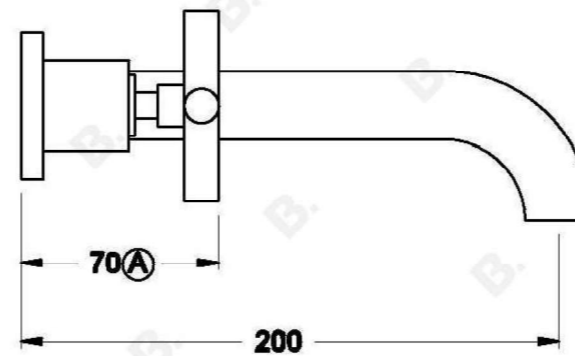

## CITY PLUS WALL SET WITH CROSS HANDLES

1.9706.00.2.XX

1.9706.50.2.XX - Flow controlled variant

### PRODUCT DIMENSIONS:

Front view:

Side view:

Top view: