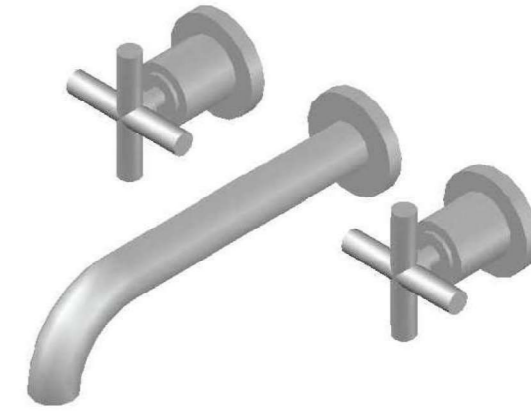

## CITY PLUS WALL SET WITH CROSS HANDLES

1.9706.00.2.XX

1.9706.50.2.XX - Flow controlled variant

### PRODUCT DIMENSIONS:

Front view:

Side view:

Top view: