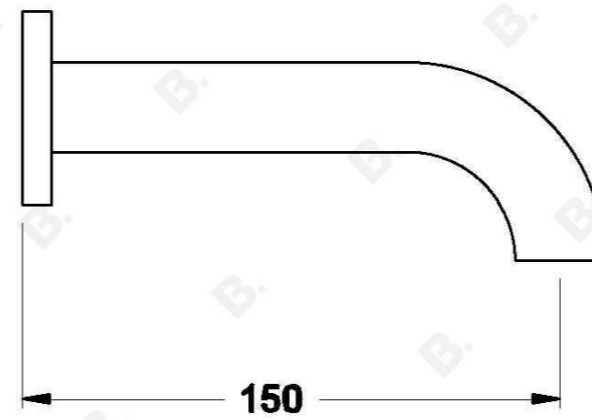

## CITY PLUS WALL SPOUT

1.9705.30.0.XX

1.9705.40.0.XX - Flow controlled variant

### PRODUCT DIMENSIONS:

Front view:

Side view:

Top view: