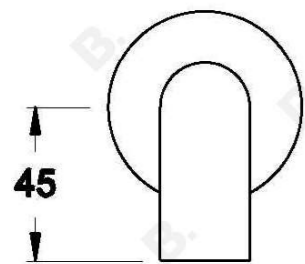

## CITY PLUS WALL SPOUT

1.9705.30.0.XX

1.9705.40.0.XX - Flow controlled variant

### PRODUCT DIMENSIONS:

Front view:

Side view:

Top view: