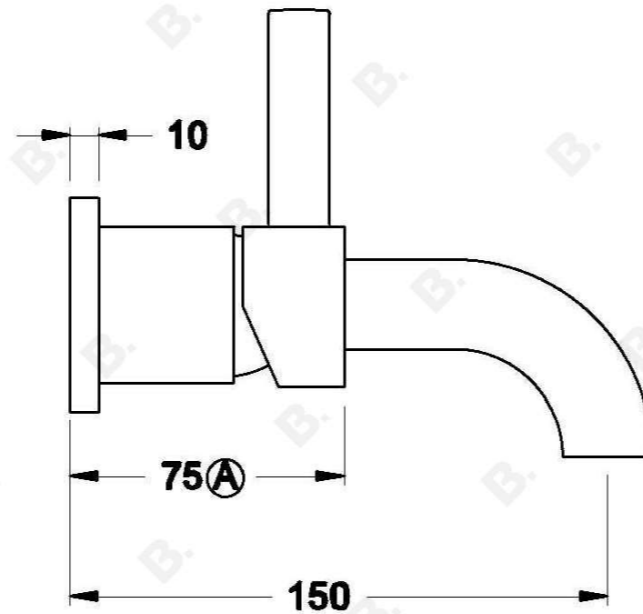

CITY PLUS WALL MIXER SET WITH D LEVERS

1.9705.04.7.XX

1.9705.54.7.XX - Flow controlled variant

PRODUCT DIMENSIONS:

Front view:

Side view:

Top view: