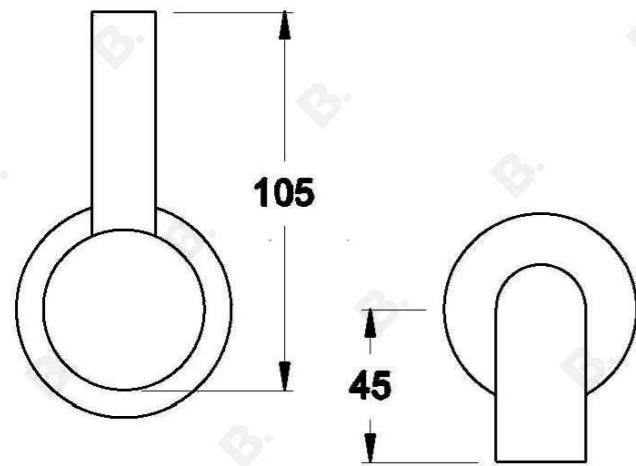

CITY PLUS WALL MIXER SET WITH D LEVERS

1.9705.04.7.XX

1.9705.54.7.XX - Flow controlled variant

PRODUCT DIMENSIONS:

Front view:

Side view:

Top view: