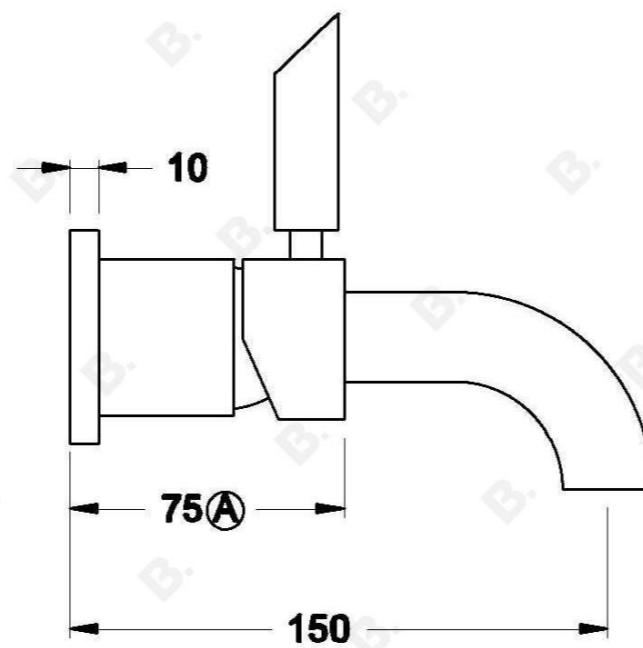

CITY PLUS WALL MIXER SET WITH B LEVERS

1.9705.04.3.XX

1.9705.54.3.XX - Flow controlled variant

PRODUCT DIMENSIONS:

Front view:

Side view:

Top view: