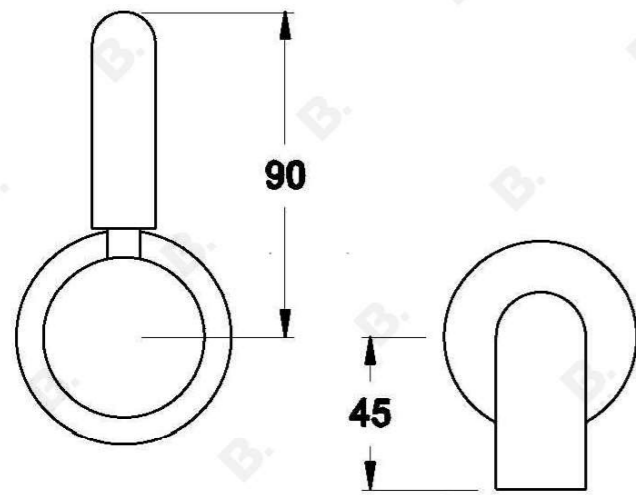

CITY PLUS WALL MIXER SET WITH B LEVERS

1.9705.04.3.XX

1.9705.54.3.XX - Flow controlled variant

PRODUCT DIMENSIONS:

Front view:

Side view:

Top view: