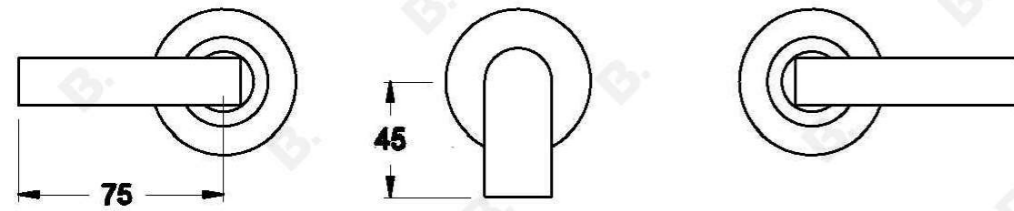

## CITY PLUS WALL SET WITH D LEVERS

1.9705.00.7.XX

1.9705.50.7.XX - Flow controlled variant

### PRODUCT DIMENSIONS:

Front view:

Side view:

Top view: