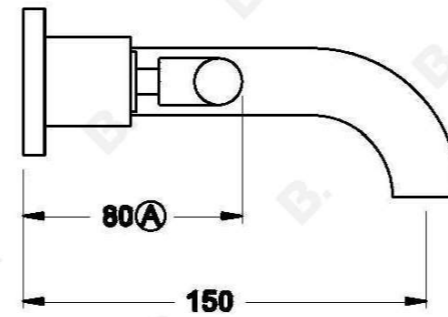

## CITY PLUS WALL SET WITH D LEVERS

1.9705.00.7.XX

1.9705.50.7.XX - Flow controlled variant

### PRODUCT DIMENSIONS:

Front view:

Side view:

Top view: