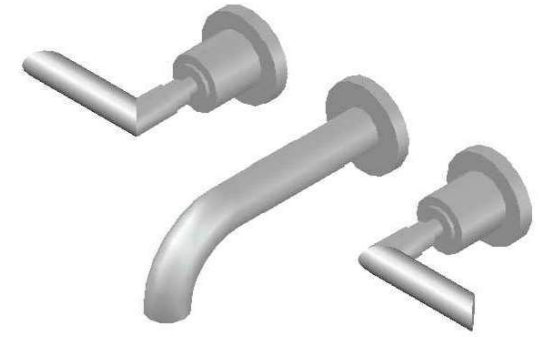

CITY PLUS WALL SET WITH B LEVERS

1.9705.00.3.XX

1.9705.50.3.XX - Flow controlled variant

PRODUCT DIMENSIONS:

Front view:

Side view:

Top view: