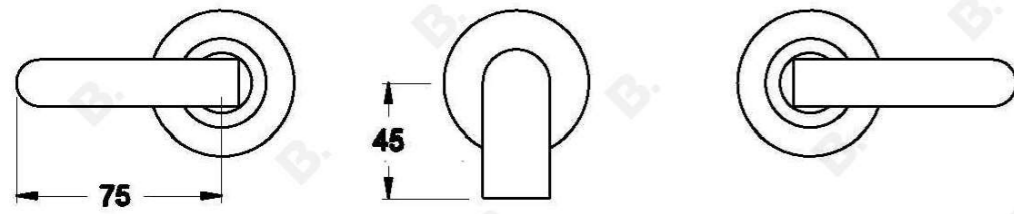

CITY PLUS WALL SET WITH B LEVERS

1.9705.00.3.XX

1.9705.50.3.XX - Flow controlled variant

PRODUCT DIMENSIONS:

Front view:

Side view:

Top view: