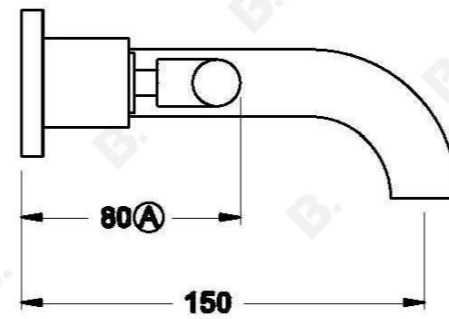

CITY PLUS WALL SET WITH B LEVERS

1.9705.00.3.XX

1.9705.50.3.XX - Flow controlled variant

PRODUCT DIMENSIONS:

Front view:

Side view:

Top view: