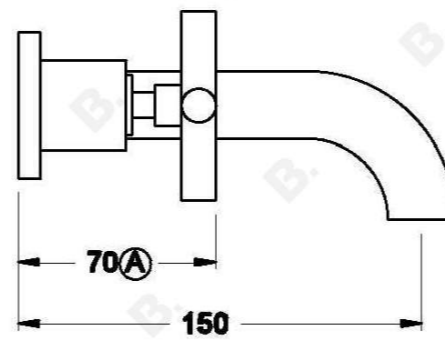

CITY PLUS WALL SET WITH CROSS HANDLES

1.9705.00.2.XX

1.9705.50.2.XX - Flow controlled variant

PRODUCT DIMENSIONS:

Front view:

Side view:

Top view: