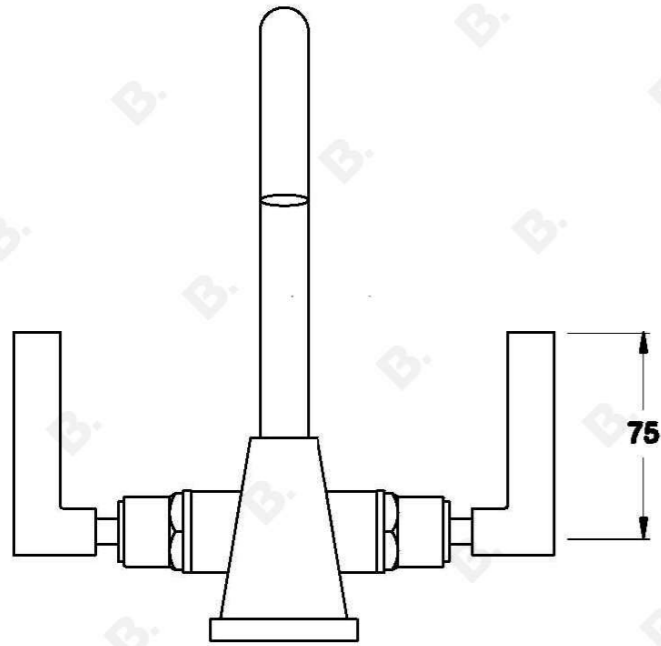

CITY PLUS BASIN MIXER WITH D LEVERS

1.9704.00.7.XX

PRODUCT DIMENSIONS:

Front view:

Side view:

Top view: