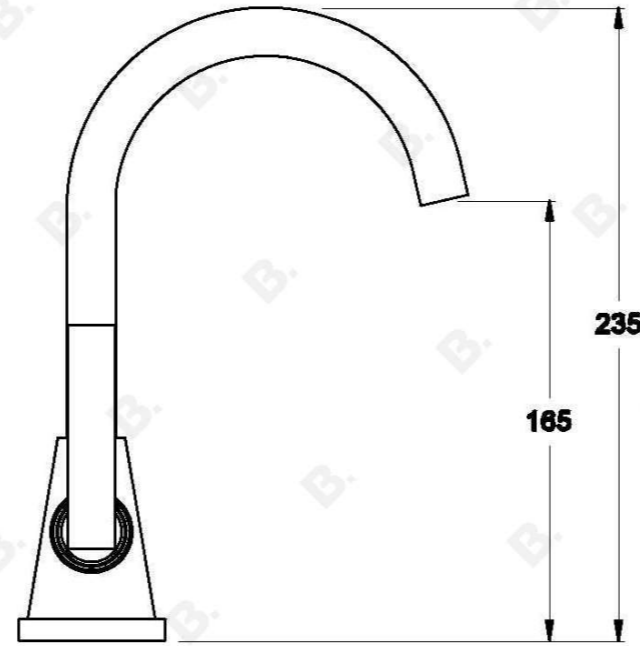

CITY PLUS BASIN MIXER WITH D LEVERS

1.9704.00.7.XX

PRODUCT DIMENSIONS:

Front view:

Side view:

Top view: