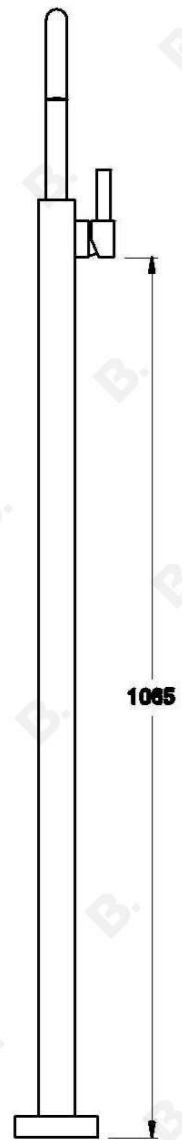

CITY PLUS BASIN MIXER WITH D LEVER

1.9703.05.7.XX

PRODUCT DIMENSIONS:

Front view:

Side view:

Top view: