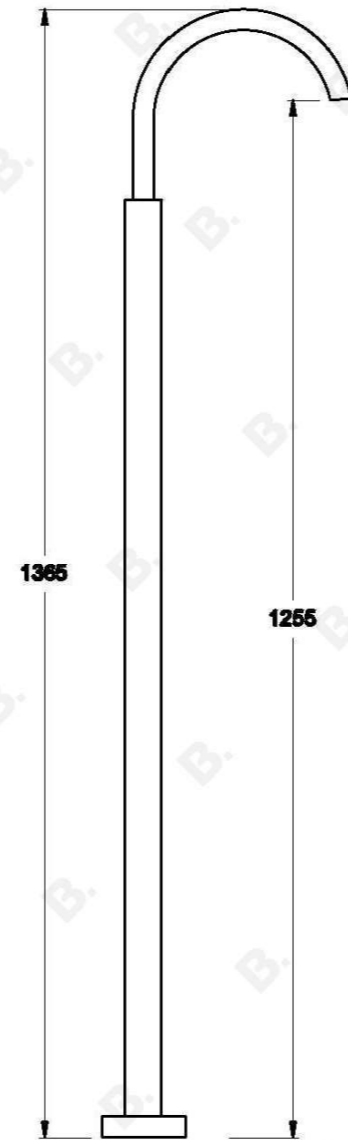

CITY PLUS BASIN MIXER WITH D LEVER

1.9703.05.7.XX

PRODUCT DIMENSIONS:

Front view:

Side view:

Top view: