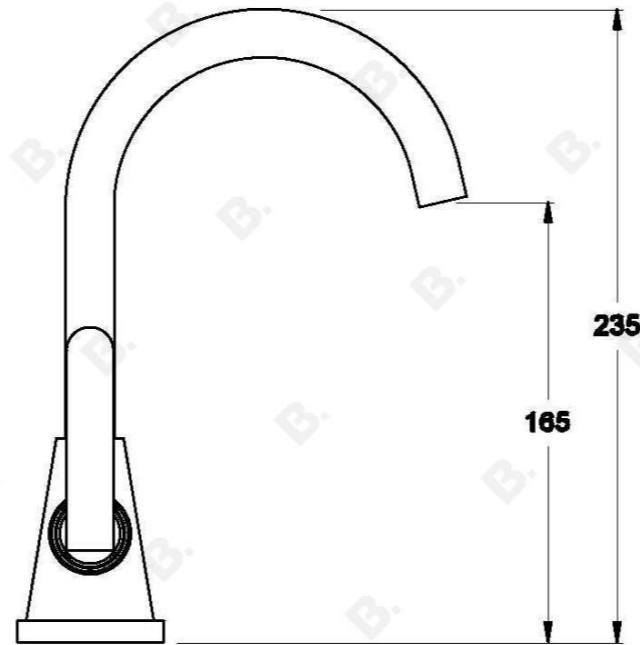

## CITY PLUS BASIN MIXER WITH B LEVERS

1.9704.00.3.XX

### PRODUCT DIMENSIONS:

Front view:

Side view:

Top view: