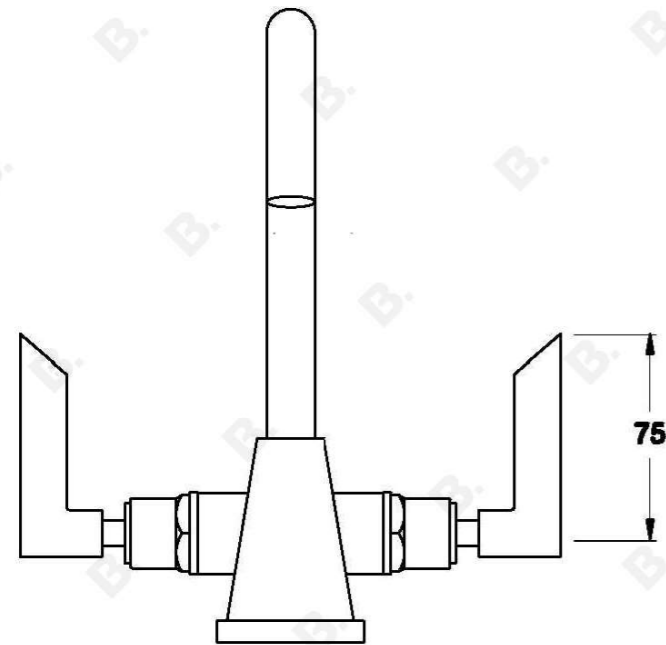

## CITY PLUS BASIN MIXER WITH B LEVERS

1.9704.00.3.XX

### PRODUCT DIMENSIONS:

Front view:

Side view:

Top view: