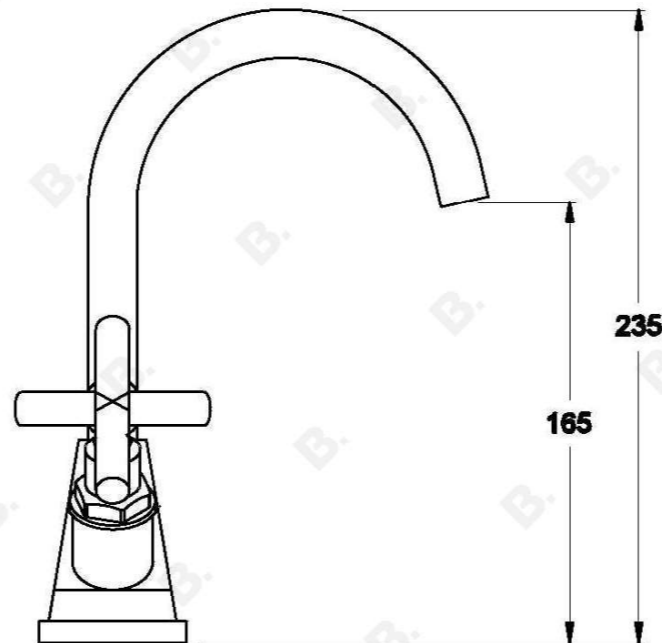

## CITY PLUS BASIN MIXER WITH CROSS HANDLES

1.9704.00.2.XX

### PRODUCT DIMENSIONS:

Front view:

Side view:

Top view: