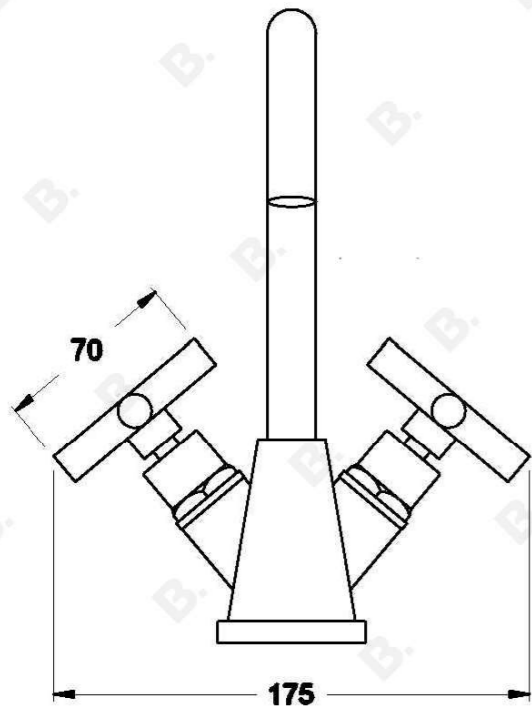

## CITY PLUS BASIN MIXER WITH CROSS HANDLES

1.9704.00.2.XX

### PRODUCT DIMENSIONS:

Front view:

Side view:

Top view: