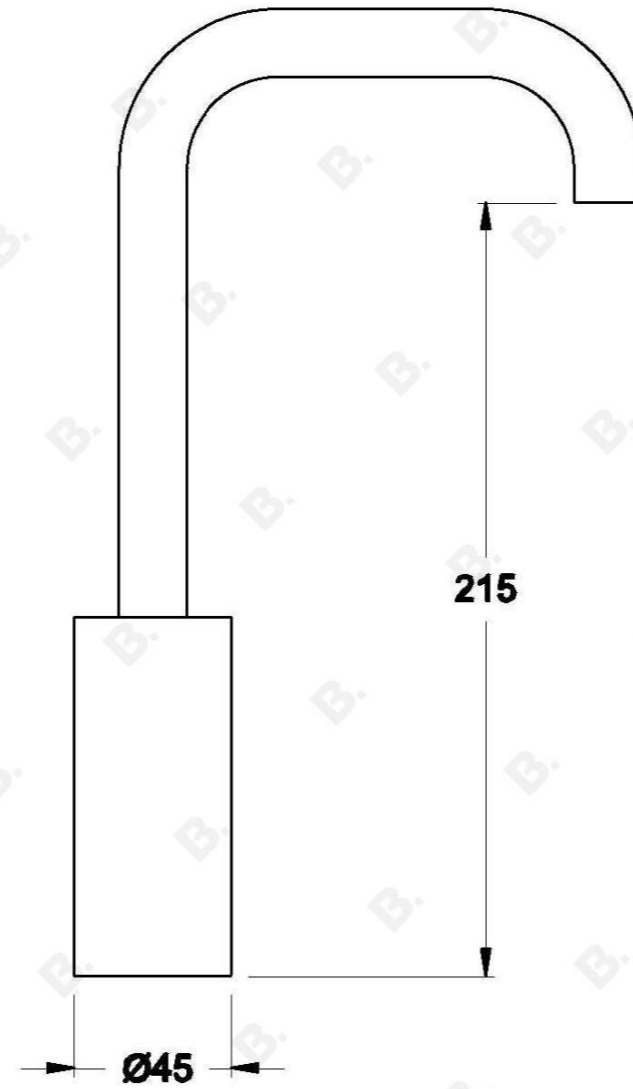

CITY PLUS BASIN MIXER WITH D LEVER

1.9703.80.7.XX

PRODUCT DIMENSIONS:

Front view:

Side view:

Top view: