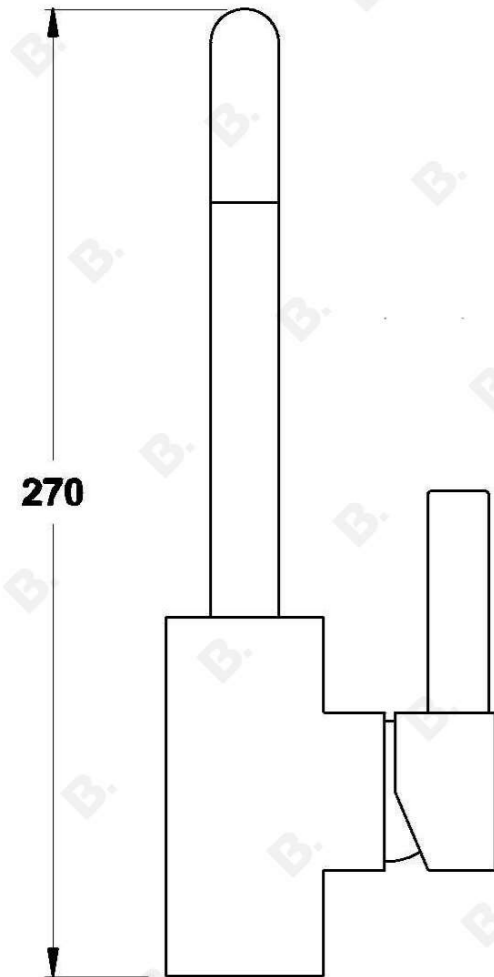

CITY PLUS BASIN MIXER WITH D LEVER

1.9703.80.7.XX

PRODUCT DIMENSIONS:

Front view:

Side view:

Top view: