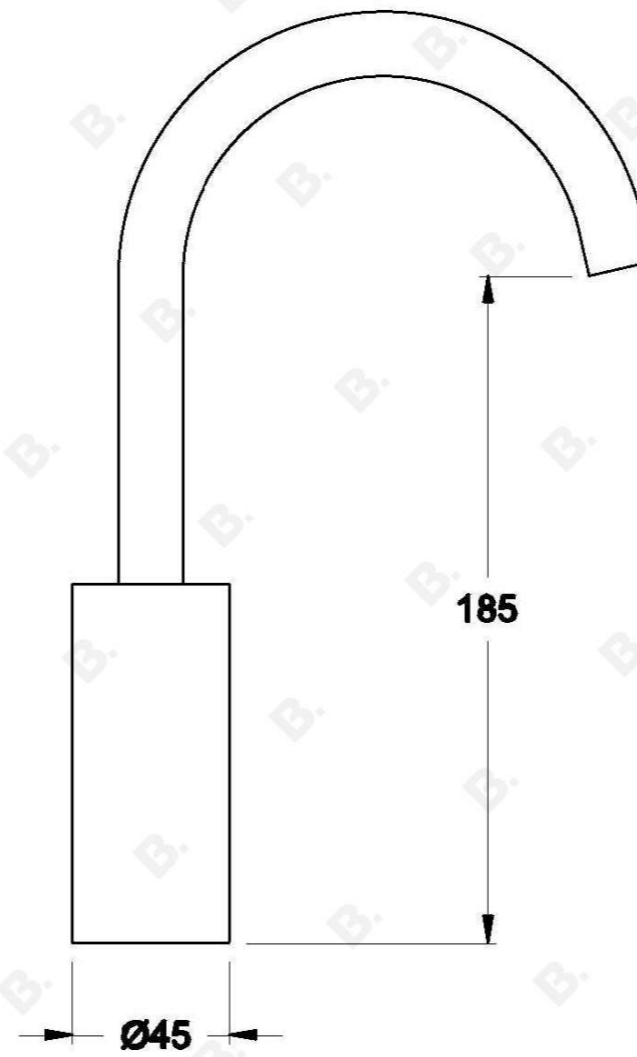

## CITY PLUS BASIN MIXER WITH D LEVER

1.9703.00.7.XX

### PRODUCT DIMENSIONS:

Front view:

Side view:

Top view: