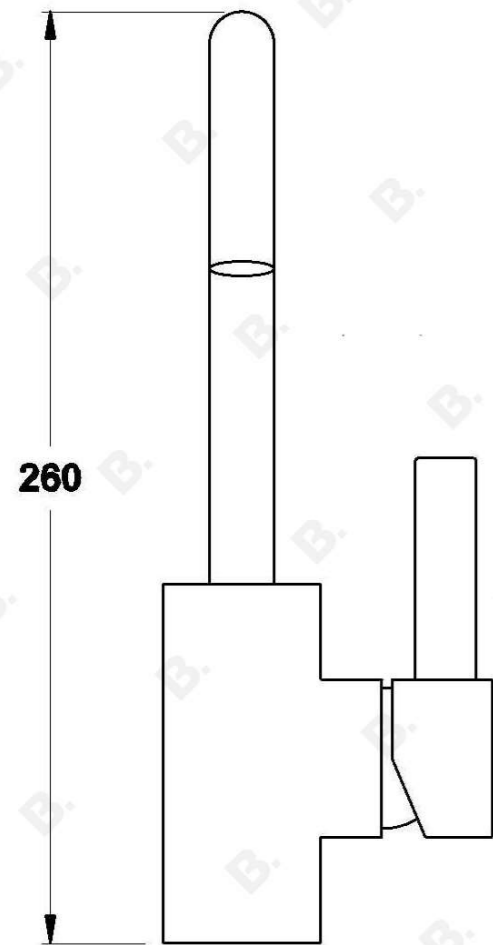

## CITY PLUS BASIN MIXER WITH D LEVER

1.9703.00.7.XX

### PRODUCT DIMENSIONS:

Front view:

Side view:

Top view: