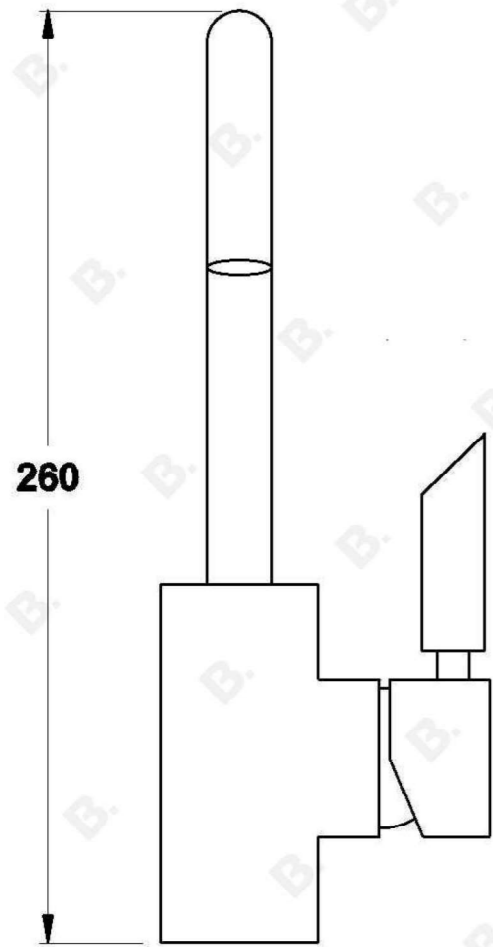

## CITY PLUS BASIN MIXER WITH B LEVER

1.9703.00.3.XX

### PRODUCT DIMENSIONS:

Front view:

Side view:

Top view: