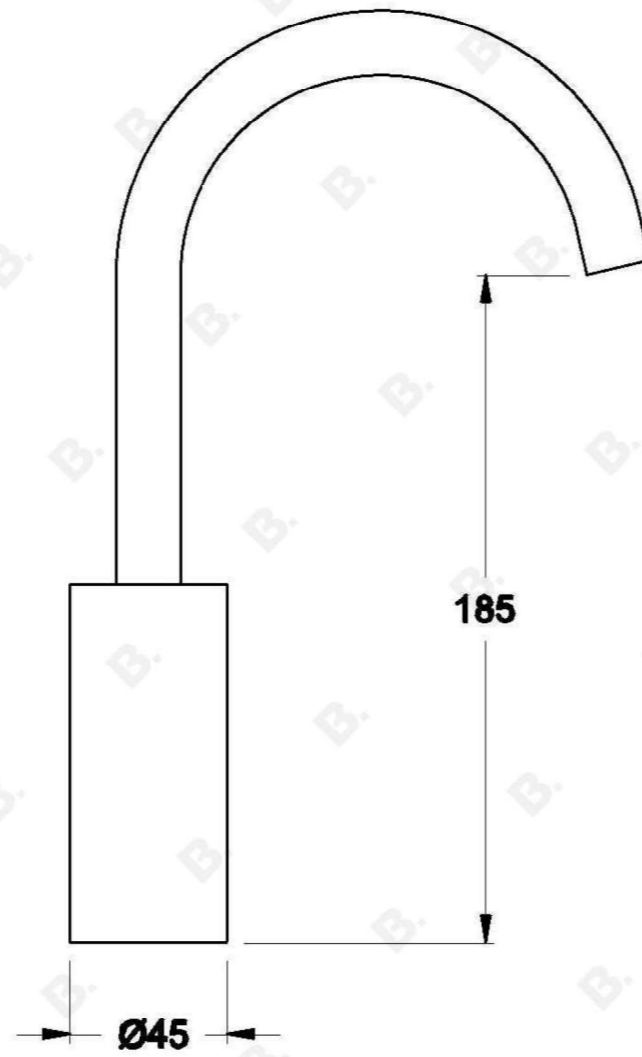

## CITY PLUS BASIN MIXER WITH B LEVER

1.9703.00.3.XX

### PRODUCT DIMENSIONS:

Front view:

Side view:

Top view: