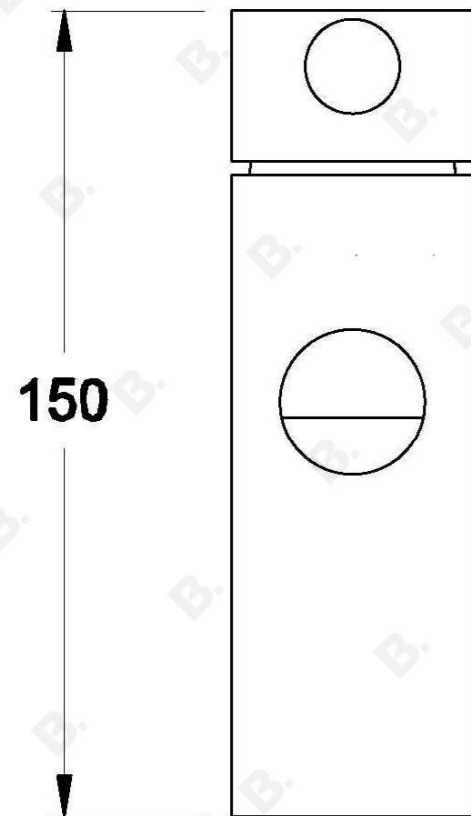

CITY PLUS BASIN MIXER WITH D LEVER

1.9702.02.7.XX

PRODUCT DIMENSIONS:

Front view:

Side view:

Top view: