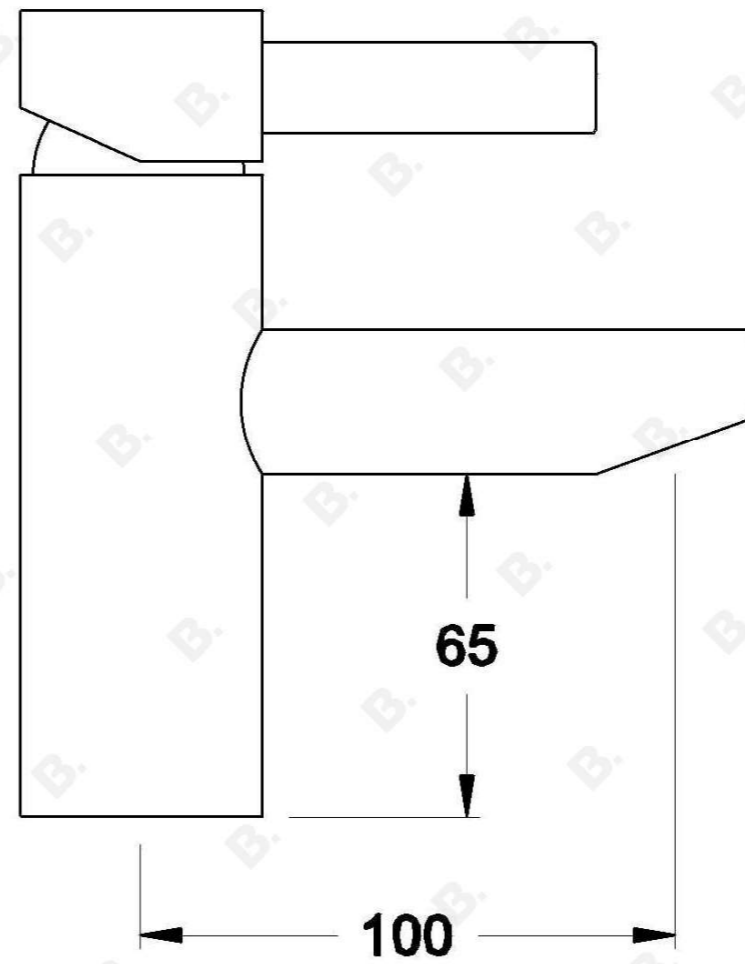

CITY PLUS BASIN MIXER WITH D LEVER

1.9702.02.7.XX

PRODUCT DIMENSIONS:

Front view:

Side view:

Top view: