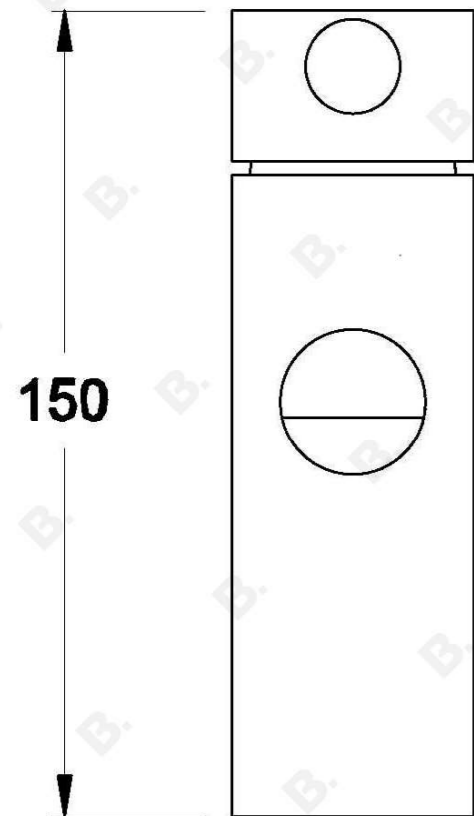

## CITY PLUS BASIN MIXER WITH B LEVER

1.9702.02.3.XX

### PRODUCT DIMENSIONS:

Front view:

Side view:

Top view: