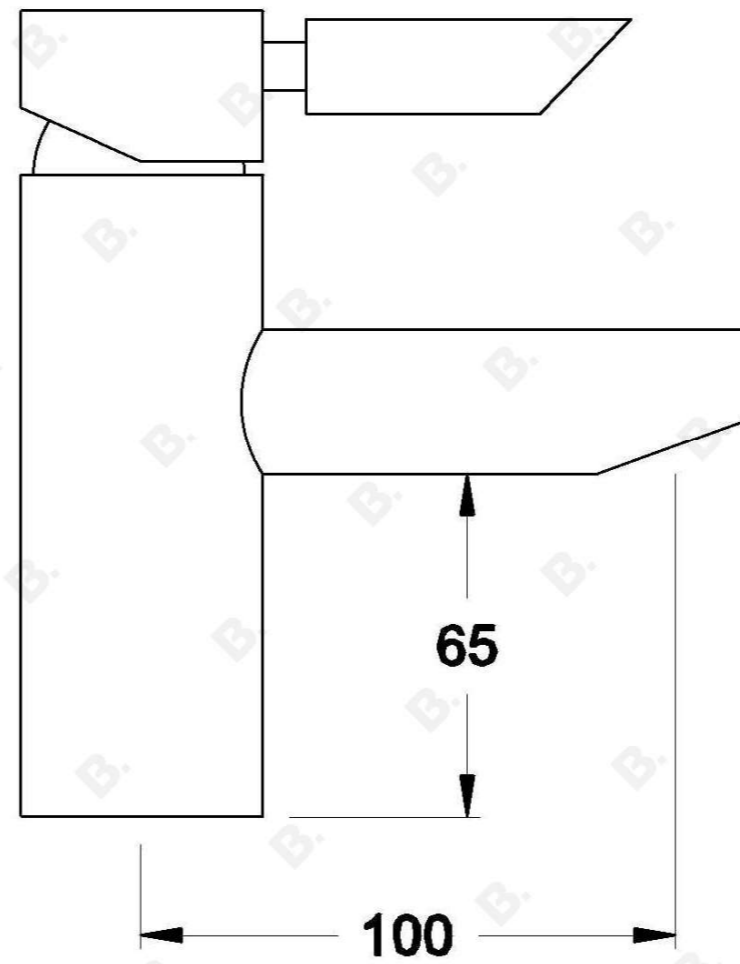

## CITY PLUS BASIN MIXER WITH B LEVER

1.9702.02.3.XX

### PRODUCT DIMENSIONS:

Front view:

Side view:

Top view: