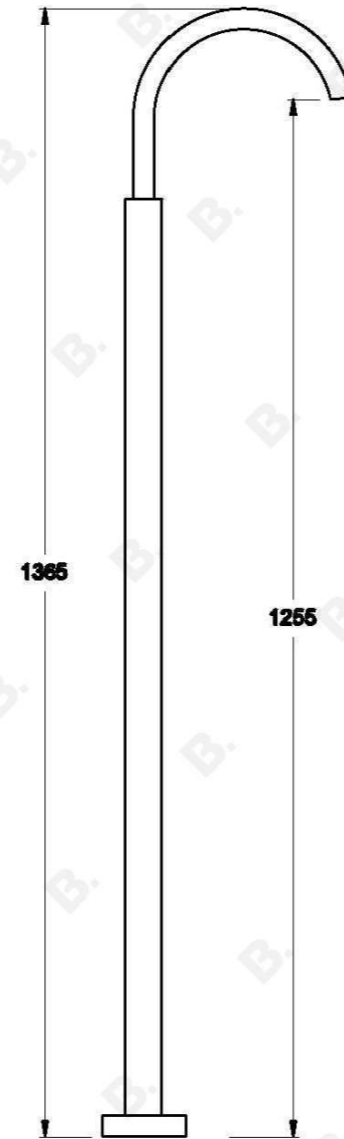

CITY PLUS BASIN MIXER WITH B LEVER

1.9703.05.3.XX

PRODUCT DIMENSIONS:

Front view:

Side view:

Top view: