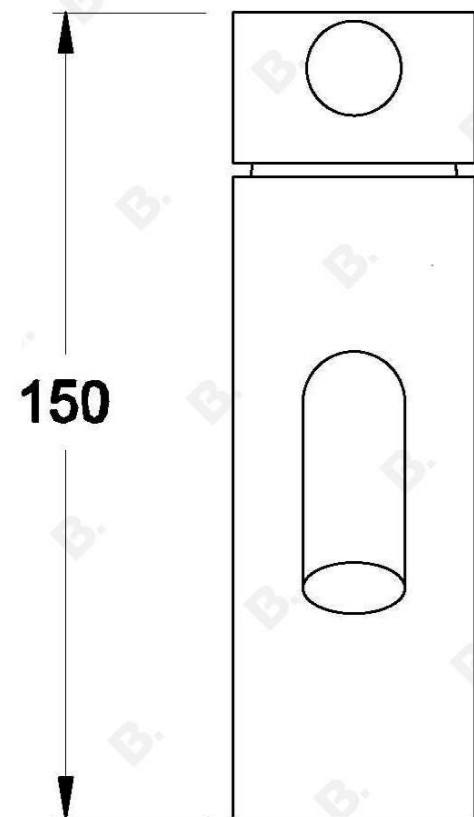

CITY PLUS BASIN MIXER WITH D LEVER

1.9702.00.7.XX

PRODUCT DIMENSIONS:

Front view:

Side view:

Top view: