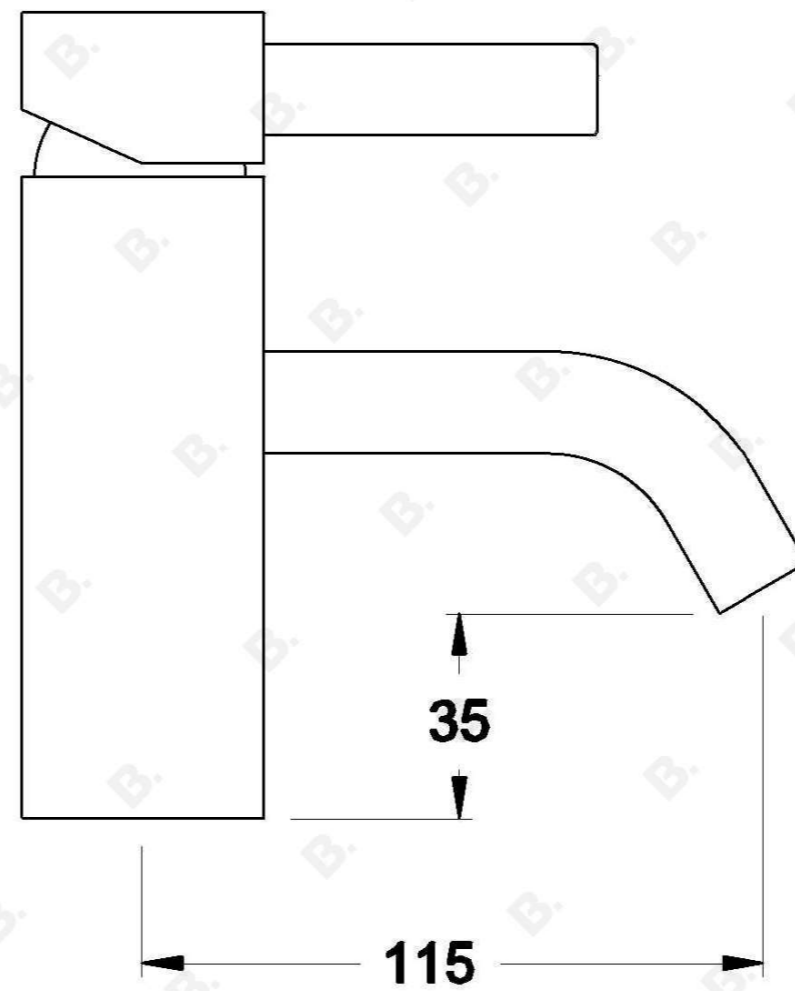

CITY PLUS BASIN MIXER WITH D LEVER

1.9702.00.7.XX

PRODUCT DIMENSIONS:

Front view:

Side view:

Top view: