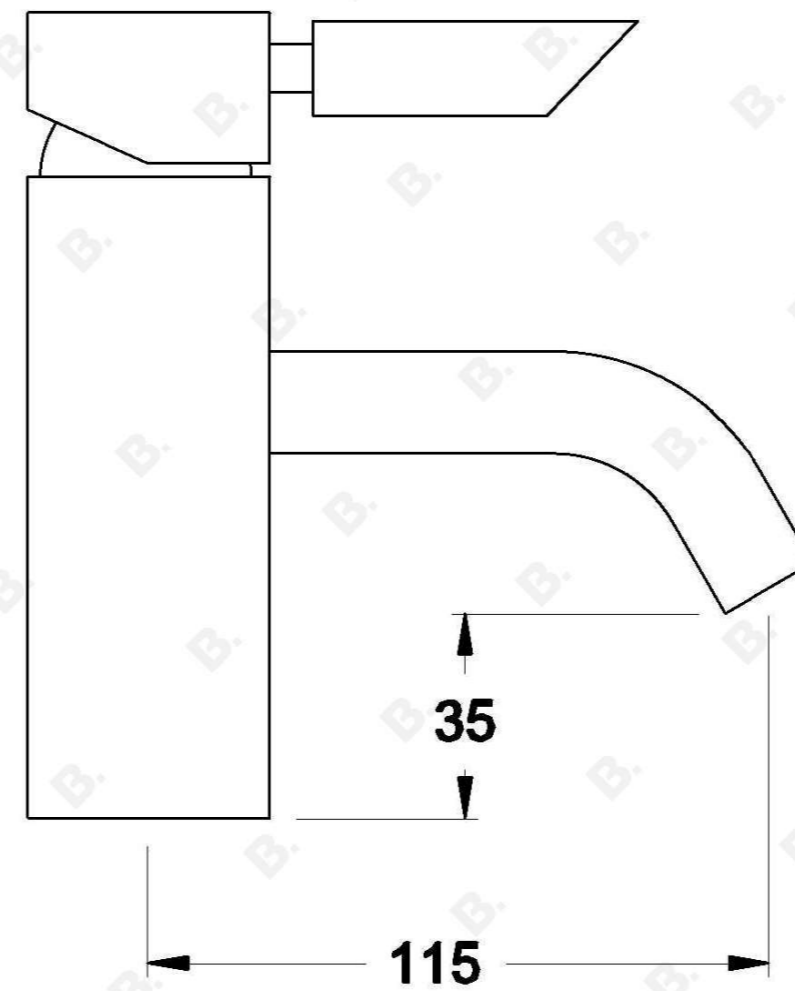

## CITY PLUS BASIN MIXER WITH B LEVER

1.9702.00.3.XX

### PRODUCT DIMENSIONS:

Front view:

Side view:

Top view: