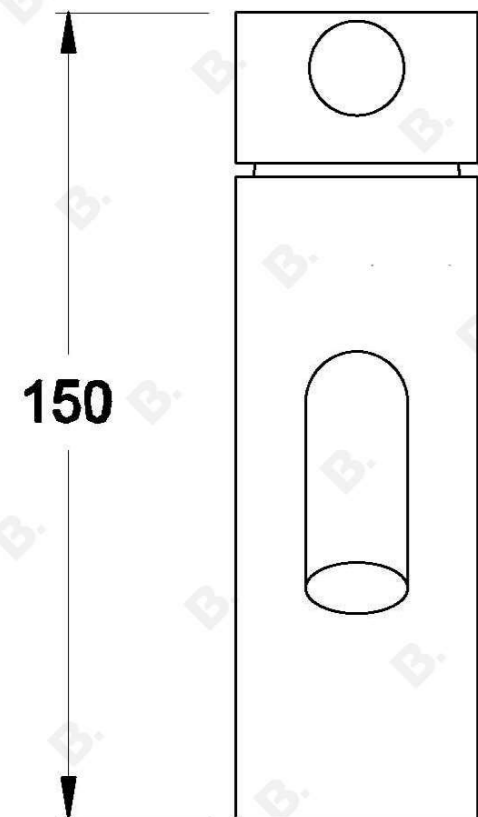

## CITY PLUS BASIN MIXER WITH B LEVER

1.9702.00.3.XX

### PRODUCT DIMENSIONS:

Front view:

Side view:

Top view: