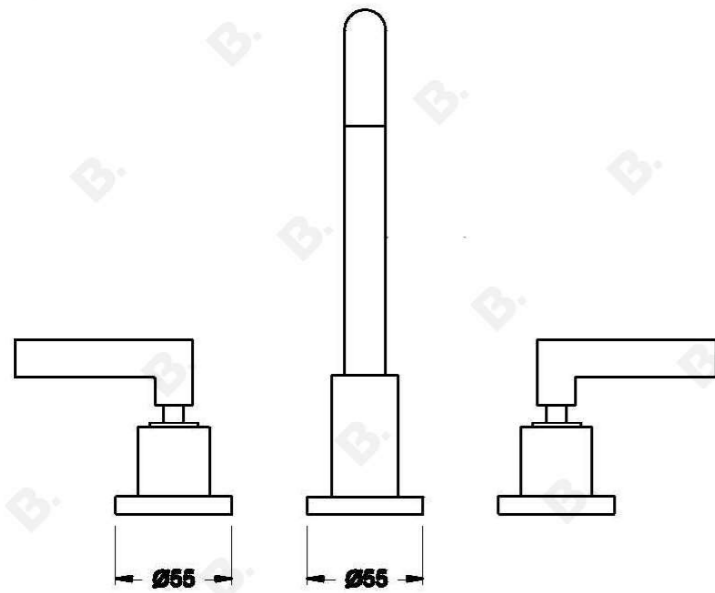

CITY PLUS BASIN SET WITH D LEVERS

1.9700.80.7.XX

PRODUCT DIMENSIONS:

Front view:

Side view:

Top view: