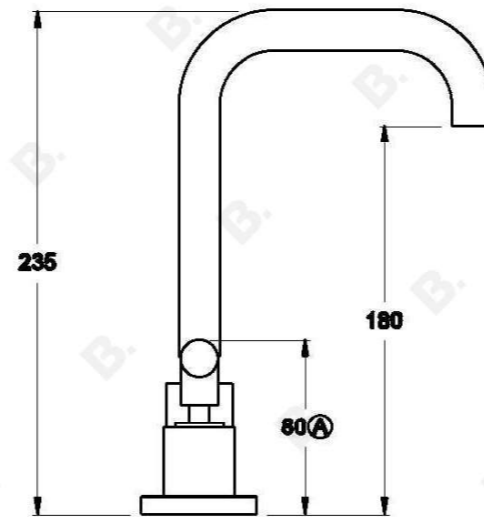

CITY PLUS BASIN SET WITH D LEVERS

1.9700.80.7.XX

PRODUCT DIMENSIONS:

Front view:

Side view:

Top view: