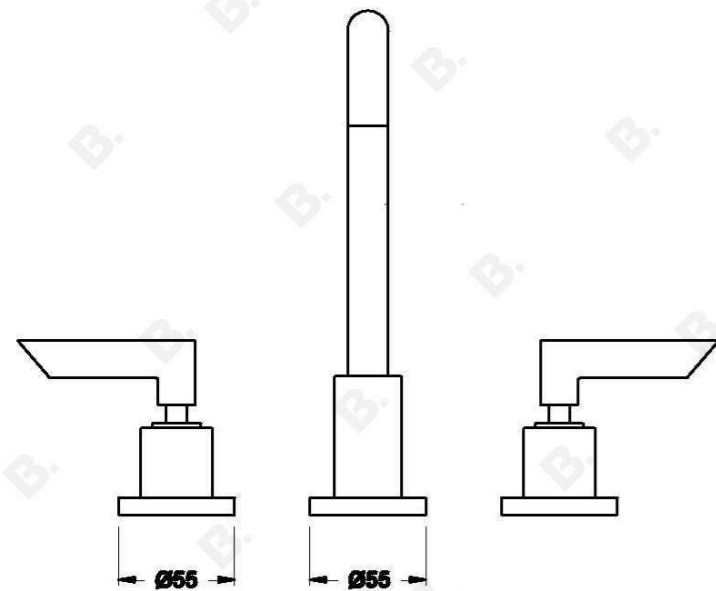

## CITY PLUS BASIN SET WITH B LEVERS

1.9700.80.3.XX

### PRODUCT DIMENSIONS:

Front view:

Side view:

Top view: