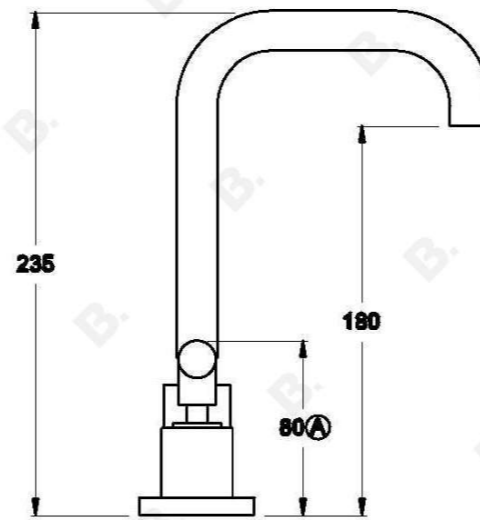

## CITY PLUS BASIN SET WITH B LEVERS

1.9700.80.3.XX

### PRODUCT DIMENSIONS:

Front view:

Side view:

Top view: