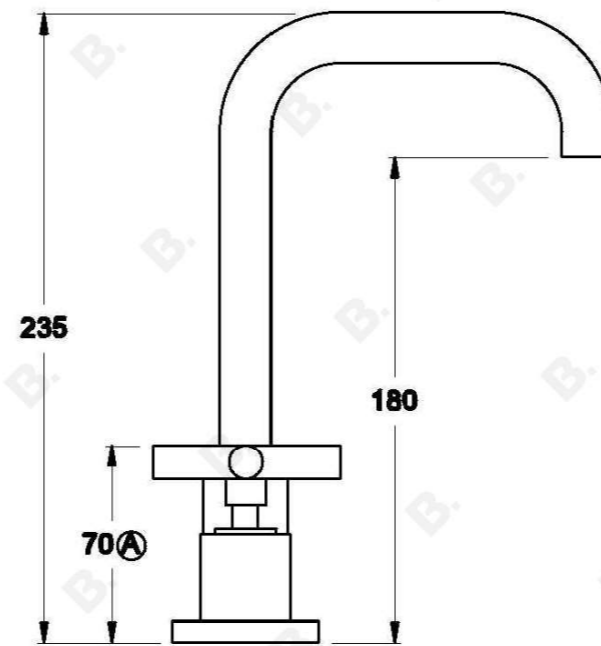

CITY PLUS BASIN SET WITH CROSS HANDLES

1.9700.80.2.XX

PRODUCT DIMENSIONS:

Front view:

Side view:

Top view: