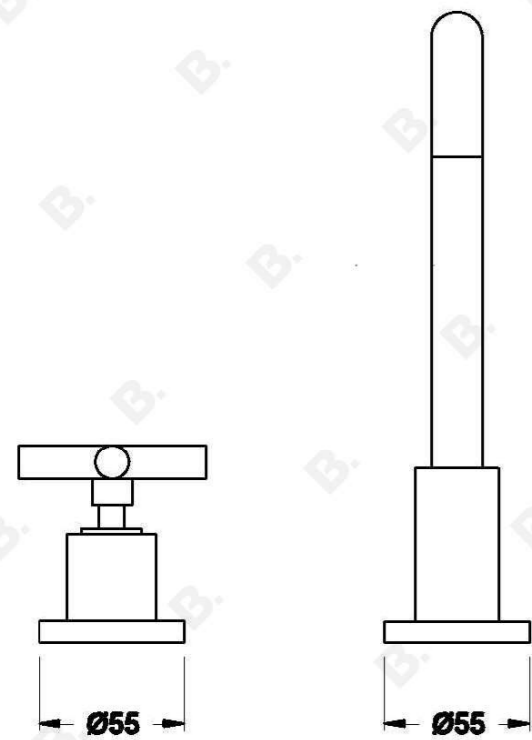

CITY PLUS BASIN SET WITH CROSS HANDLES

1.9700.80.2.XX

PRODUCT DIMENSIONS:

Front view:

Side view:

Top view: