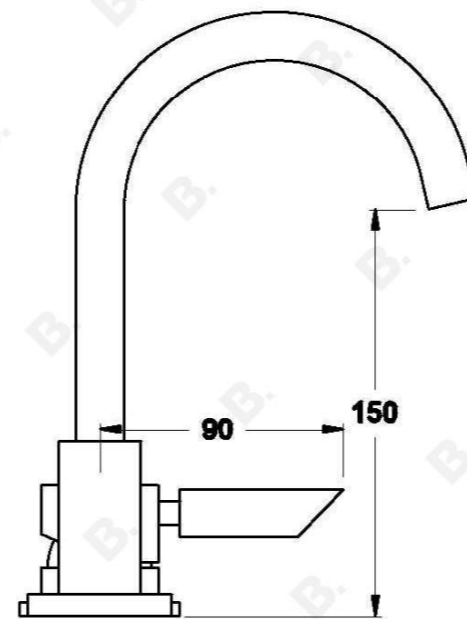

## CITY PLUS BASIN MIXER SET WITH B LEVER

1.9700.06.3.XX

### PRODUCT DIMENSIONS:

Front view:

Side view:

Top view: