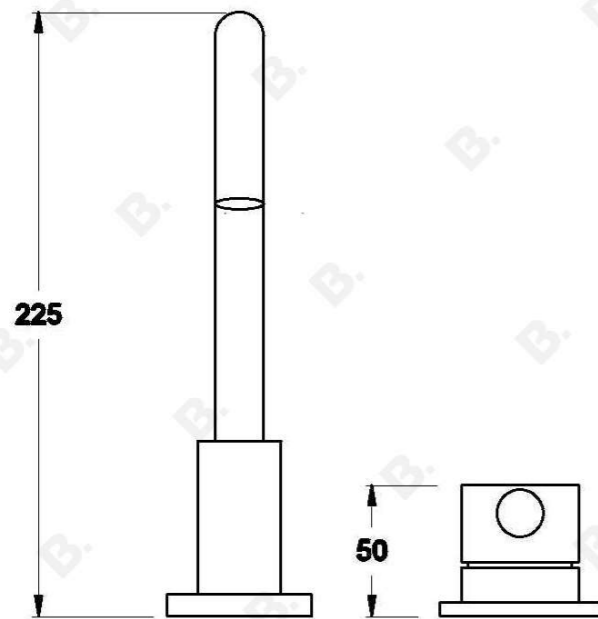

## CITY PLUS BASIN MIXER SET WITH B LEVER

1.9700.06.3.XX

### PRODUCT DIMENSIONS:

Front view:

Side view:

Top view: