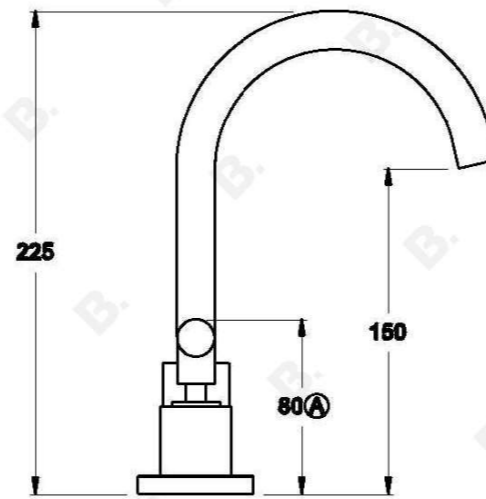

## CITY PLUS BASIN SET WITH D LEVERS

1.9700.00.7.XX

### PRODUCT DIMENSIONS:

Front view:

Side view:

Top view: