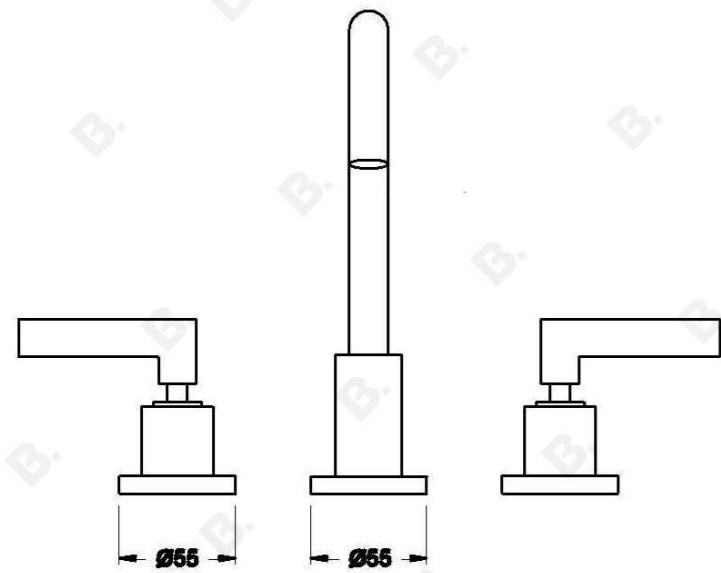

## CITY PLUS BASIN SET WITH D LEVERS

1.9700.00.7.XX

### PRODUCT DIMENSIONS:

Front view:

Side view:

Top view: