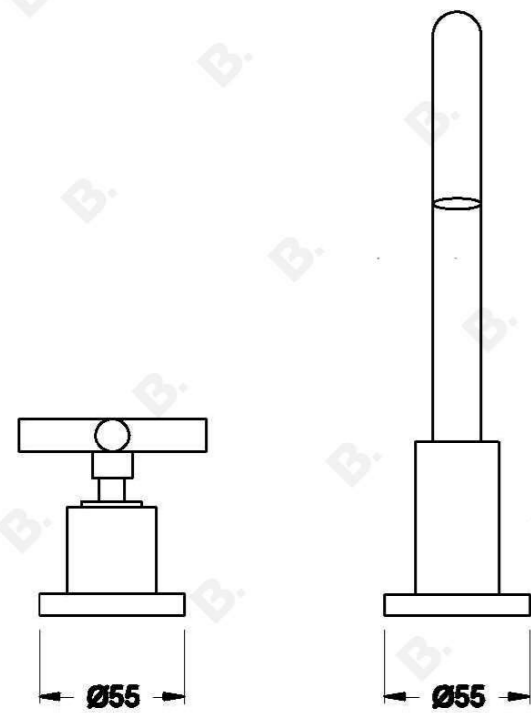

CITY PLUS BASIN SET WITH CROSS HANDLES

1.9700.00.2.XX

PRODUCT DIMENSIONS:

Front view:

Side view:

Top view: