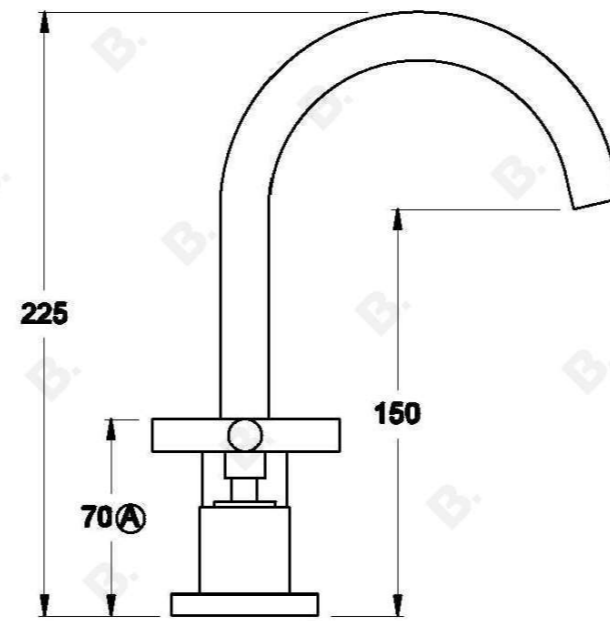

CITY PLUS BASIN SET WITH CROSS HANDLES

1.9700.00.2.XX

PRODUCT DIMENSIONS:

Front view:

Side view:

Top view: